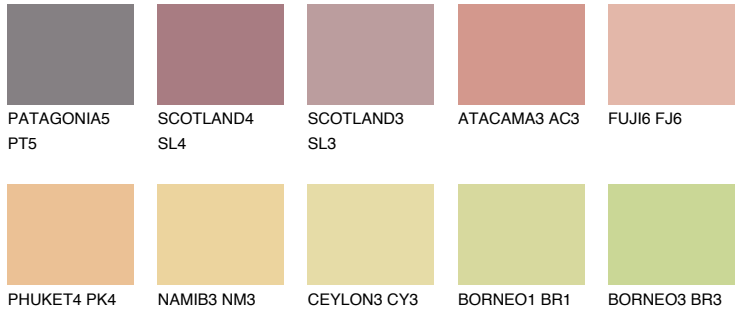

COLOUR DETAILS

INDIANA3 IN3

54% TSR 60%

Matching colours

COLOURS

INTENSE

For more information on plasters and paints, go to www.ceresit.ee

*The presented colours refer to plasters and paints offered by Ceresit. Due to the use of digital techniques, the presented colours might not represent the original ones, thus they cannot be considered as a reliable colour presentation. We recommend checking the authentic colour samples.