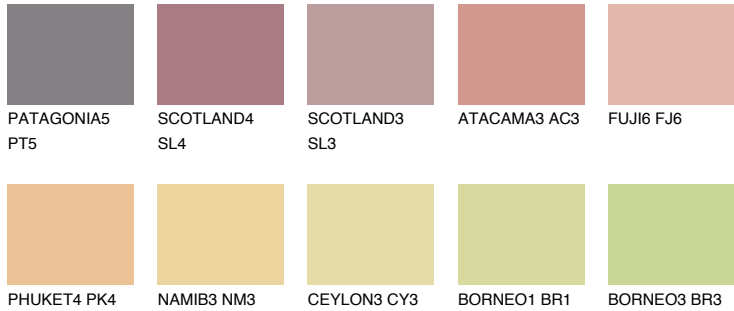

COLOUR DETAILS

INDIANA3 IN3

54% TSR 60%

Matching colours

COLOURS

INTENSE

For more information on plasters and paints, go to www.ceresit.ee

*The presented colours refer to plasters and paints offered by Ceresit. Due to the use of digital techniques, the presented colours might not represent the original ones, thus they cannot be considered as a reliable colour presentation. We recommend checking the authentic colour samples.