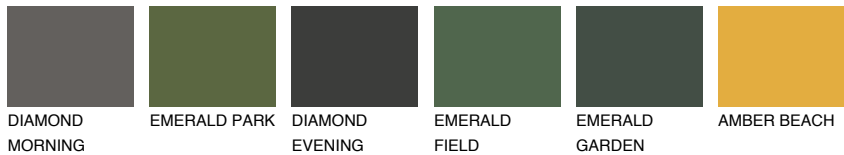

COLOUR DETAILS

INDIANA3 IN3

54% TSR 60%

Matching colours

COLOURS

INTENSE

For more information on plasters and paints, go to www.ceresit.ee

*The presented colours refer to plasters and paints offered by Ceresit. Due to the use of digital techniques, the presented colours might not represent the original ones, thus they cannot be considered as a reliable colour presentation. We recommend checking the authentic colour samples.