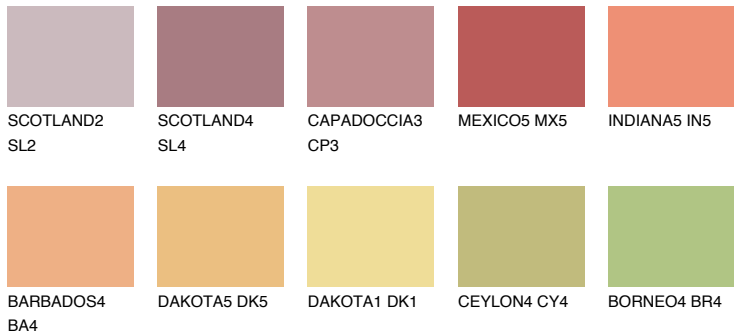

COLOUR DETAILS

INDIANA4 IN4

45% TSR 57%

Matching colours

COLOURS

INTENSE

For more information on plasters and paints, go to www.ceresit.ee

*The presented colours refer to plasters and paints offered by Ceresit. Due to the use of digital techniques, the presented colours might not represent the original ones, thus they cannot be considered as a reliable colour presentation. We recommend checking the authentic colour samples.