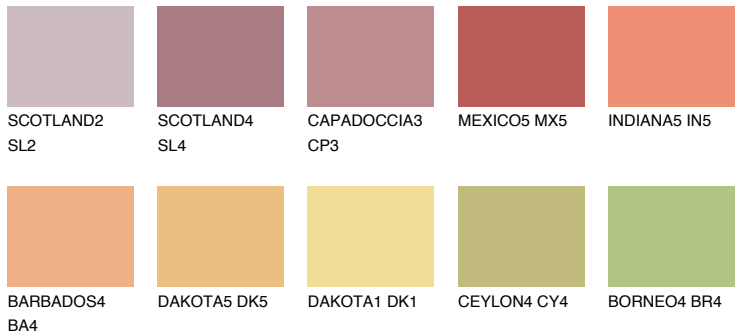

COLOUR DETAILS

INDIANA4 IN4

45% TSR 57%

Matching colours

COLOURS

INTENSE

For more information on plasters and paints, go to www.ceresit.ee

*The presented colours refer to plasters and paints offered by Ceresit. Due to the use of digital techniques, the presented colours might not represent the original ones, thus they cannot be considered as a reliable colour presentation. We recommend checking the authentic colour samples.