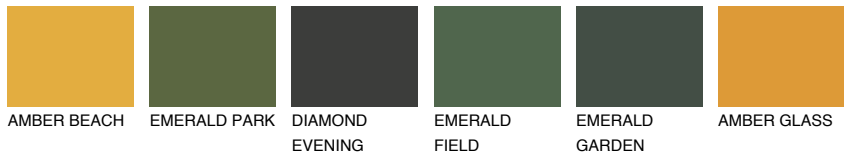

COLOUR DETAILS

INDIANA4 IN4

45% TSR 57%

Matching colours

COLOURS

INTENSE

For more information on plasters and paints, go to www.ceresit.ee

*The presented colours refer to plasters and paints offered by Ceresit. Due to the use of digital techniques, the presented colours might not represent the original ones, thus they cannot be considered as a reliable colour presentation. We recommend checking the authentic colour samples.