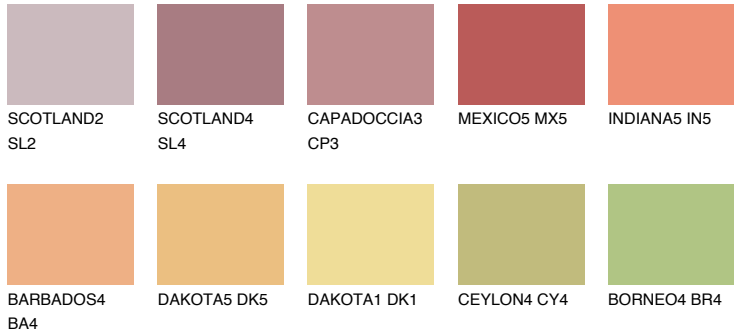

COLOUR DETAILS

INDIANA4 IN4

45% **TSR** 57%

Matching colours

COLOURS

INTENSE

For more information on plasters and paints, go to www.ceresit.ee

*The presented colours refer to plasters and paints offered by Ceresit. Due to the use of digital techniques, the presented colours might not represent the original ones, thus they cannot be considered as a reliable colour presentation. We recommend checking the authentic colour samples.