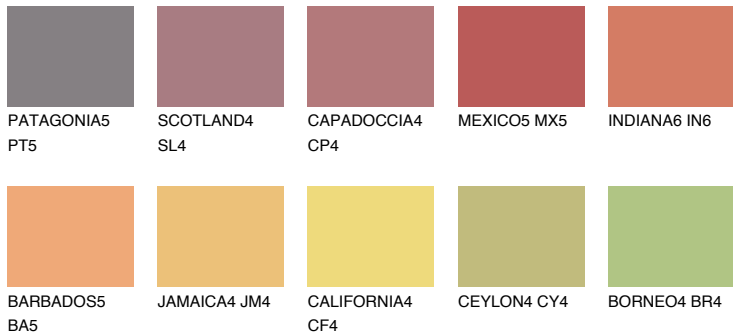

COLOUR DETAILS

INDIANA5 IN5

39% TSR 58%

Matching colours

COLOURS

INTENSE

For more information on plasters and paints, go to www.ceresit.ee

*The presented colours refer to plasters and paints offered by Ceresit. Due to the use of digital techniques, the presented colours might not represent the original ones, thus they cannot be considered as a reliable colour presentation. We recommend checking the authentic colour samples.