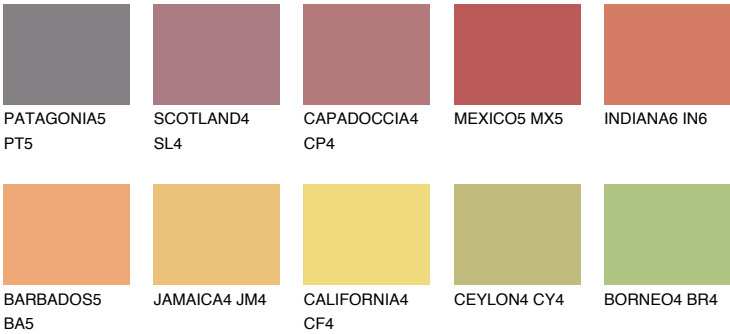

## INDIANA5 IN5

39% **TSR** 58%

### Matching colours

#### COLOURS

#### INTENSE

For more information on plasters and paints, go to [www.ceresit.ee](http://www.ceresit.ee)

\*The presented colours refer to plasters and paints offered by Ceresit. Due to the use of digital techniques, the presented colours might not represent the original ones, thus they cannot be considered as a reliable colour presentation. We recommend checking the authentic colour samples.