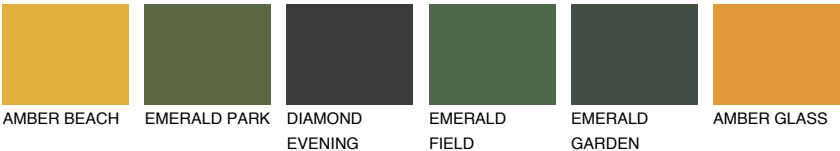

INDIANA5 IN5

39% **TSR** 58%

Matching colours

COLOURS

INTENSE

For more information on plasters and paints, go to www.ceresit.ee

*The presented colours refer to plasters and paints offered by Ceresit. Due to the use of digital techniques, the presented colours might not represent the original ones, thus they cannot be considered as a reliable colour presentation. We recommend checking the authentic colour samples.