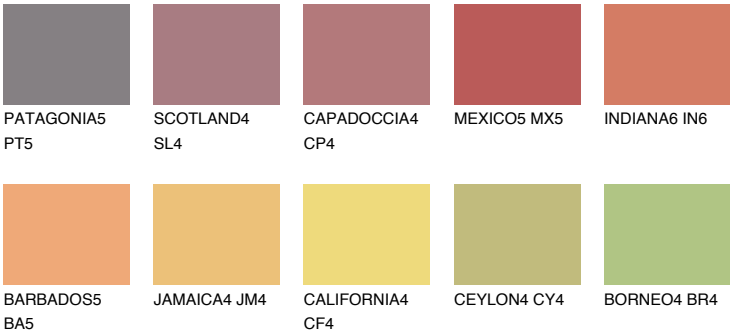

INDIANA5 IN5

39% **TSR** 58%

Matching colours

COLOURS

INTENSE

For more information on plasters and paints, go to www.ceresit.ee

*The presented colours refer to plasters and paints offered by Ceresit. Due to the use of digital techniques, the presented colours might not represent the original ones, thus they cannot be considered as a reliable colour presentation. We recommend checking the authentic colour samples.