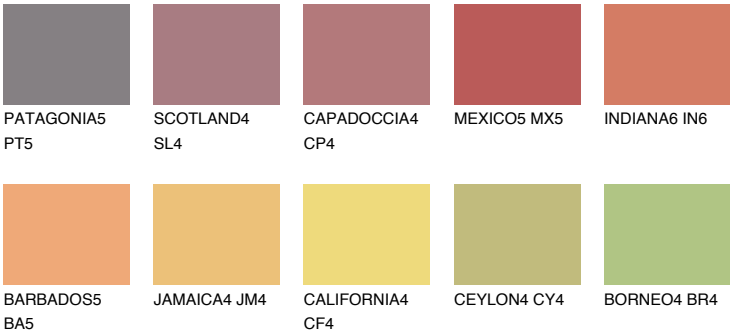

COLOUR DETAILS

INDIANA5 IN5

39% TSR 58%

Matching colours

COLOURS

INTENSE

For more information on plasters and paints, go to www.ceresit.ee

*The presented colours refer to plasters and paints offered by Ceresit. Due to the use of digital techniques, the presented colours might not represent the original ones, thus they cannot be considered as a reliable colour presentation. We recommend checking the authentic colour samples.