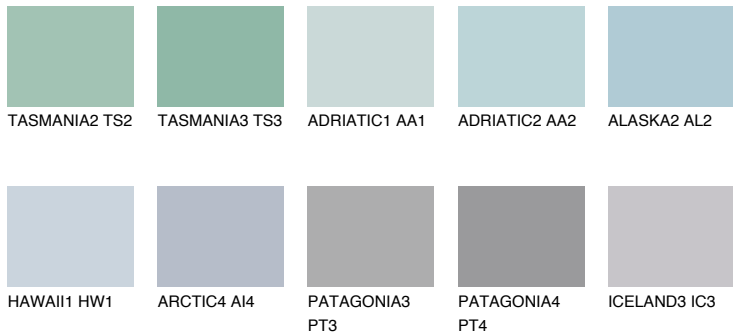

COLOUR DETAILS

PACIFIC3 PC3

61% TSR 63%

Matching colours

COLOURS

INTENSE

For more information on plasters and paints, go to www.ceresit.ee

*The presented colours refer to plasters and paints offered by Ceresit. Due to the use of digital techniques, the presented colours might not represent the original ones, thus they cannot be considered as a reliable colour presentation. We recommend checking the authentic colour samples.