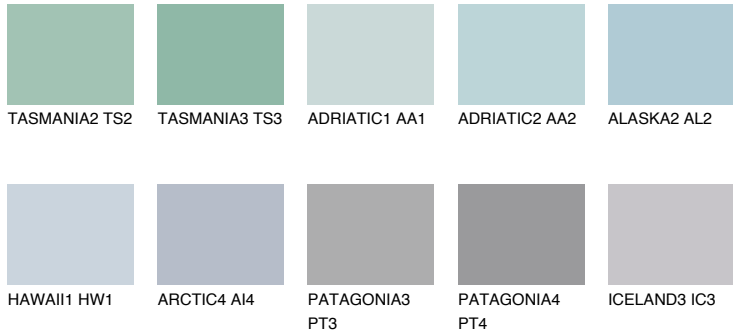

COLOUR DETAILS

PACIFIC3 PC3

61% **TSR** 63%

Matching colours

COLOURS

INTENSE

For more information on plasters and paints, go to www.ceresit.ee

*The presented colours refer to plasters and paints offered by Ceresit. Due to the use of digital techniques, the presented colours might not represent the original ones, thus they cannot be considered as a reliable colour presentation. We recommend checking the authentic colour samples.