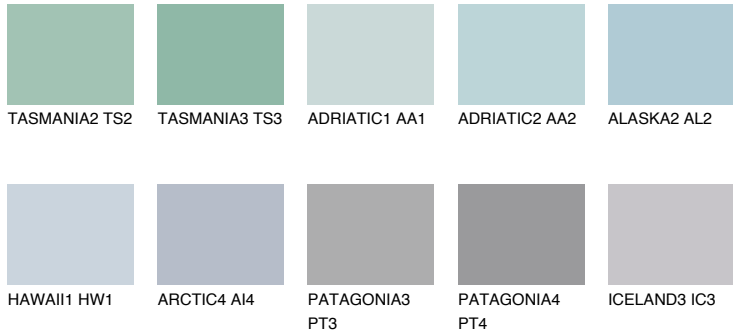

COLOUR DETAILS

PACIFIC3 PC3

61% TSR 63%

Matching colours

COLOURS

INTENSE

For more information on plasters and paints, go to www.ceresit.ee

*The presented colours refer to plasters and paints offered by Ceresit. Due to the use of digital techniques, the presented colours might not represent the original ones, thus they cannot be considered as a reliable colour presentation. We recommend checking the authentic colour samples.