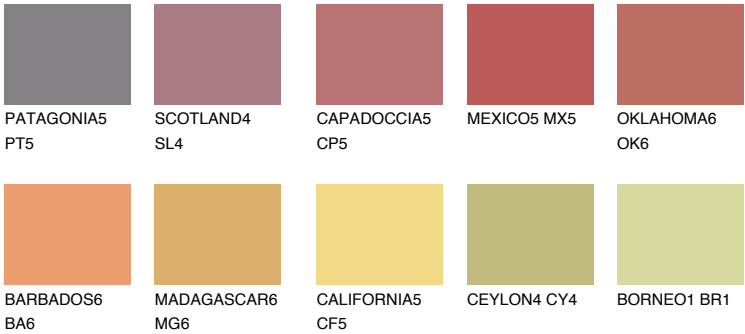

INDIANA6 IN6

☀ 29% **TSR** 51%

Matching colours

COLOURS

INTENSE

For more information on plasters and paints, go to www.ceresit.ee

*The presented colours refer to plasters and paints offered by Ceresit. Due to the use of digital techniques, the presented colours might not represent the original ones, thus they cannot be considered as a reliable colour presentation. We recommend checking the authentic colour samples.