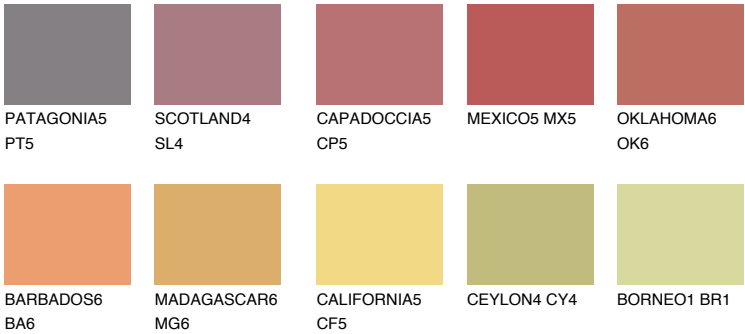

INDIANA6 IN6

☀️ 29% **TSR** 51%

Matching colours

COLOURS

INTENSE

For more information on plasters and paints, go to www.ceresit.ee

*The presented colours refer to plasters and paints offered by Ceresit. Due to the use of digital techniques, the presented colours might not represent the original ones, thus they cannot be considered as a reliable colour presentation. We recommend checking the authentic colour samples.