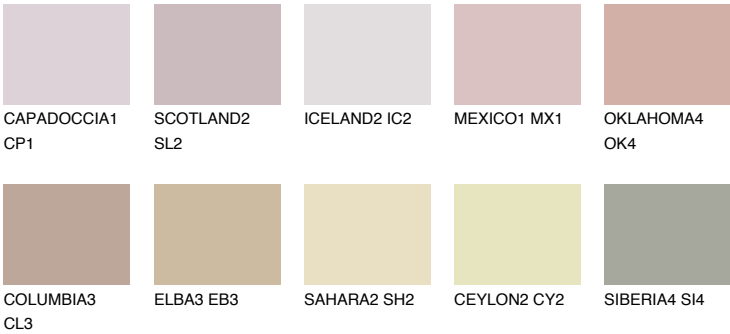

COLOUR DETAILS

NUBIA1 NA1

48% **TSR** 51%

Matching colours

COLOURS

INTENSE

For more information on plasters and paints, go to www.ceresit.ee

*The presented colours refer to plasters and paints offered by Ceresit. Due to the use of digital techniques, the presented colours might not represent the original ones, thus they cannot be considered as a reliable colour presentation. We recommend checking the authentic colour samples.