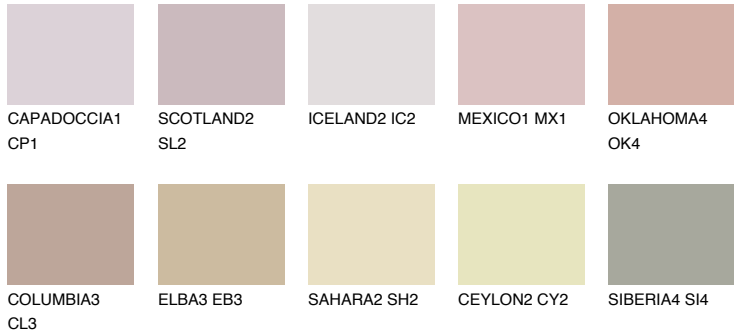

COLOUR DETAILS

NUBIA1 NA1

48% **TSR** 51%

Matching colours

COLOURS

INTENSE

For more information on plasters and paints, go to www.ceresit.ee

*The presented colours refer to plasters and paints offered by Ceresit. Due to the use of digital techniques, the presented colours might not represent the original ones, thus they cannot be considered as a reliable colour presentation. We recommend checking the authentic colour samples.