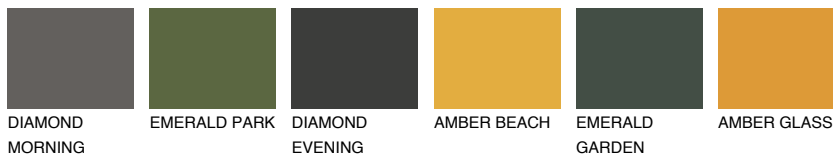

COLOUR DETAILS

NUBIA1 NA1

48% TSR 51%

Matching colours

COLOURS

INTENSE

For more information on plasters and paints, go to www.ceresit.ee

*The presented colours refer to plasters and paints offered by Ceresit. Due to the use of digital techniques, the presented colours might not represent the original ones, thus they cannot be considered as a reliable colour presentation. We recommend checking the authentic colour samples.