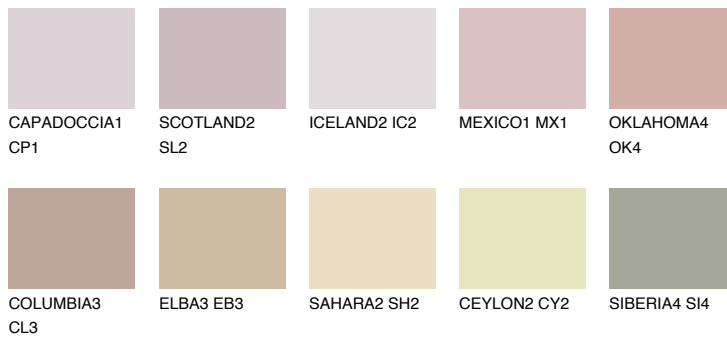

COLOUR DETAILS

NUBIA1 NA1

48% TSR 51%

Matching colours

COLOURS

INTENSE

For more information on plasters and paints, go to www.ceresit.ee

*The presented colours refer to plasters and paints offered by Ceresit. Due to the use of digital techniques, the presented colours might not represent the original ones, thus they cannot be considered as a reliable colour presentation. We recommend checking the authentic colour samples.