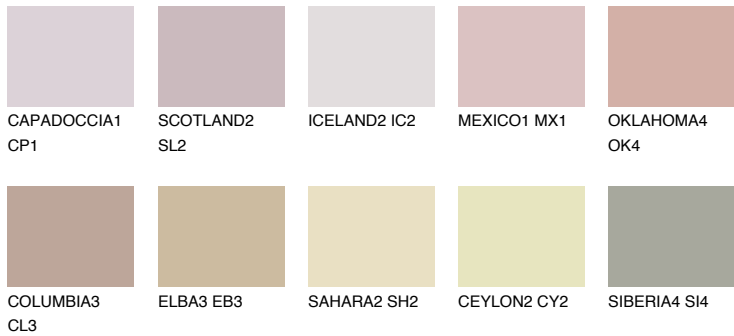

COLOUR DETAILS

NUBIA1 NA1

48% **TSR** 51%

Matching colours

COLOURS

INTENSE

For more information on plasters and paints, go to www.ceresit.ee

*The presented colours refer to plasters and paints offered by Ceresit. Due to the use of digital techniques, the presented colours might not represent the original ones, thus they cannot be considered as a reliable colour presentation. We recommend checking the authentic colour samples.