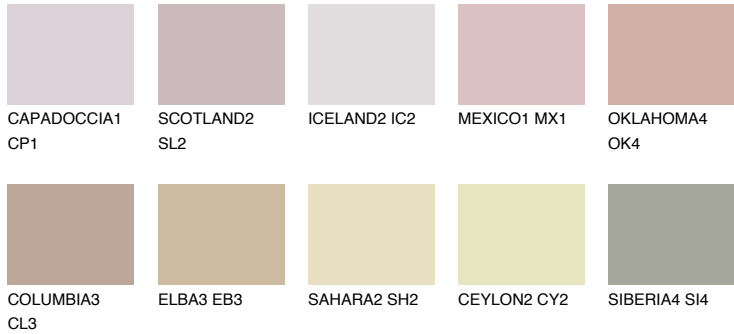

# COLOUR DETAILS

## NUBIA1 NA1

48% **TSR** 51%

### Matching colours

#### COLOURS