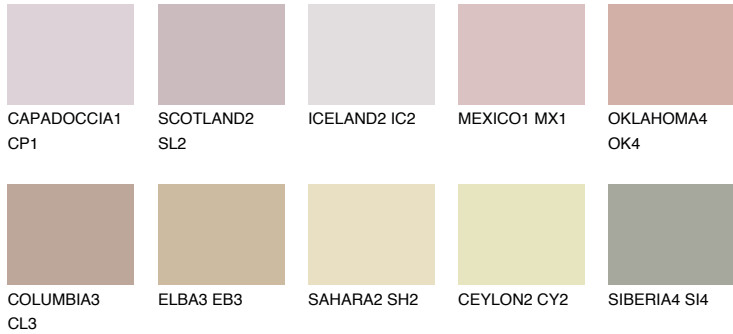

COLOUR DETAILS

NUBIA1 NA1

48% TSR 51%

Matching colours

COLOURS

INTENSE

For more information on plasters and paints, go to www.ceresit.ee

*The presented colours refer to plasters and paints offered by Ceresit. Due to the use of digital techniques, the presented colours might not represent the original ones, thus they cannot be considered as a reliable colour presentation. We recommend checking the authentic colour samples.