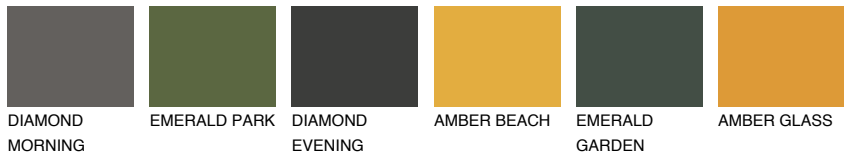

COLOUR DETAILS

NUBIA1 NA1

48% **TSR** 51%

Matching colours

COLOURS

INTENSE

For more information on plasters and paints, go to www.ceresit.ee

*The presented colours refer to plasters and paints offered by Ceresit. Due to the use of digital techniques, the presented colours might not represent the original ones, thus they cannot be considered as a reliable colour presentation. We recommend checking the authentic colour samples.