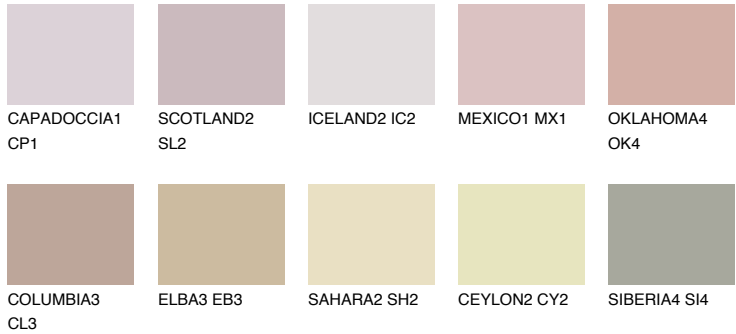

COLOUR DETAILS

NUBIA1 NA1

48% **TSR** 51%

Matching colours

COLOURS

INTENSE

For more information on plasters and paints, go to www.ceresit.ee

*The presented colours refer to plasters and paints offered by Ceresit. Due to the use of digital techniques, the presented colours might not represent the original ones, thus they cannot be considered as a reliable colour presentation. We recommend checking the authentic colour samples.