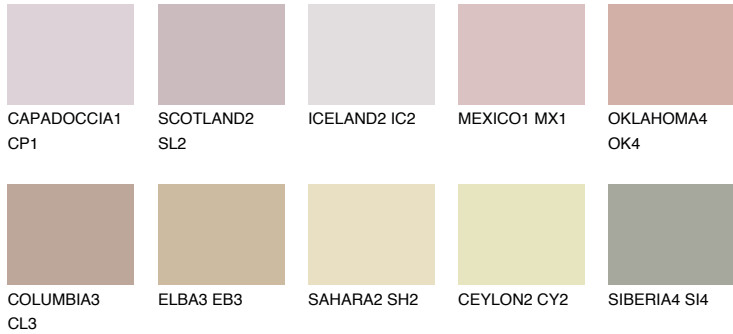

COLOUR DETAILS

NUBIA1 NA1

48% **TSR** 51%

Matching colours

COLOURS

INTENSE

For more information on plasters and paints, go to www.ceresit.ee

*The presented colours refer to plasters and paints offered by Ceresit. Due to the use of digital techniques, the presented colours might not represent the original ones, thus they cannot be considered as a reliable colour presentation. We recommend checking the authentic colour samples.