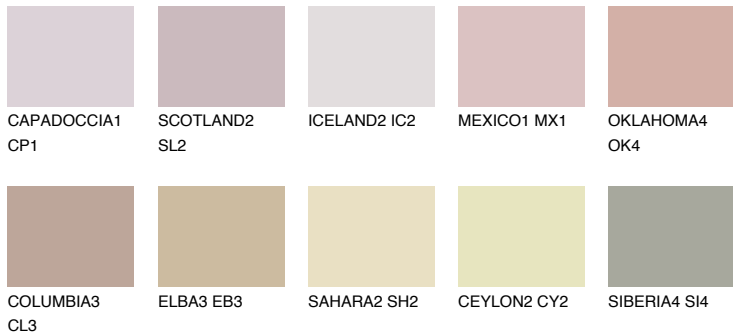

COLOUR DETAILS

NUBIA1 NA1

48% **TSR** 51%

Matching colours

COLOURS

INTENSE

For more information on plasters and paints, go to www.ceresit.ee

*The presented colours refer to plasters and paints offered by Ceresit. Due to the use of digital techniques, the presented colours might not represent the original ones, thus they cannot be considered as a reliable colour presentation. We recommend checking the authentic colour samples.