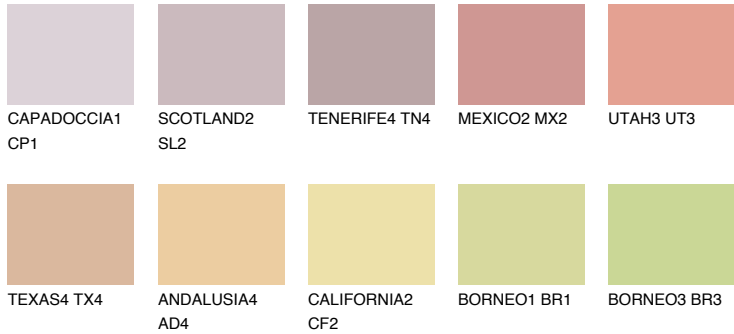

COLOUR DETAILS

NUBIA2 NA2

40% TSR 50%

Matching colours

COLOURS

INTENSE

For more information on plasters and paints, go to www.ceresit.ee

*The presented colours refer to plasters and paints offered by Ceresit. Due to the use of digital techniques, the presented colours might not represent the original ones, thus they cannot be considered as a reliable colour presentation. We recommend checking the authentic colour samples.