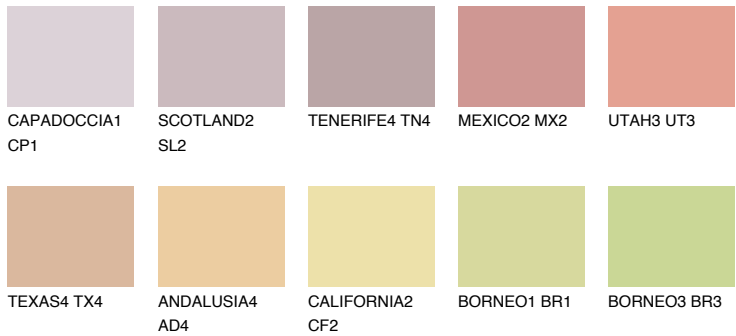

COLOUR DETAILS

NUBIA2 NA2

40% TSR 50%

Matching colours

COLOURS

INTENSE

For more information on plasters and paints, go to www.ceresit.ee

*The presented colours refer to plasters and paints offered by Ceresit. Due to the use of digital techniques, the presented colours might not represent the original ones, thus they cannot be considered as a reliable colour presentation. We recommend checking the authentic colour samples.