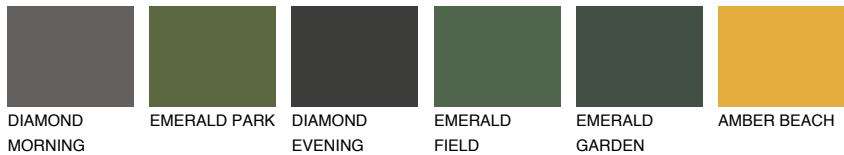

COLOUR DETAILS

NUBIA2 NA2

40% TSR 50%

Matching colours

COLOURS

INTENSE

For more information on plasters and paints, go to www.ceresit.ee

*The presented colours refer to plasters and paints offered by Ceresit. Due to the use of digital techniques, the presented colours might not represent the original ones, thus they cannot be considered as a reliable colour presentation. We recommend checking the authentic colour samples.