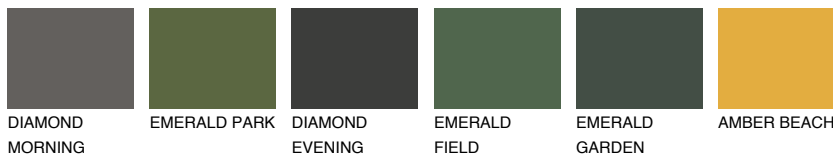

COLOUR DETAILS

NUBIA2 NA2

40% TSR 50%

Matching colours

COLOURS

INTENSE

For more information on plasters and paints, go to www.ceresit.ee

*The presented colours refer to plasters and paints offered by Ceresit. Due to the use of digital techniques, the presented colours might not represent the original ones, thus they cannot be considered as a reliable colour presentation. We recommend checking the authentic colour samples.