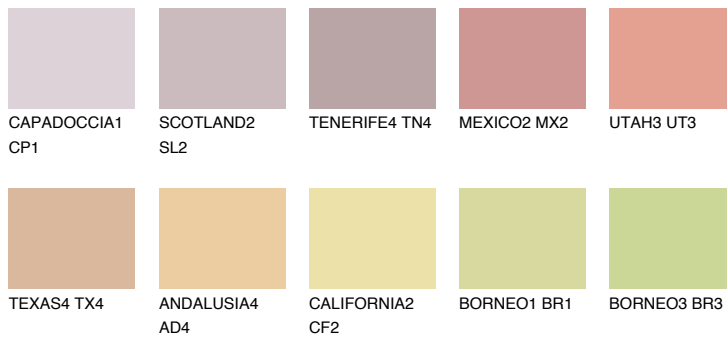

COLOUR DETAILS

NUBIA2 NA2

40% TSR 50%

Matching colours

COLOURS

INTENSE

For more information on plasters and paints, go to www.ceresit.ee

*The presented colours refer to plasters and paints offered by Ceresit. Due to the use of digital techniques, the presented colours might not represent the original ones, thus they cannot be considered as a reliable colour presentation. We recommend checking the authentic colour samples.