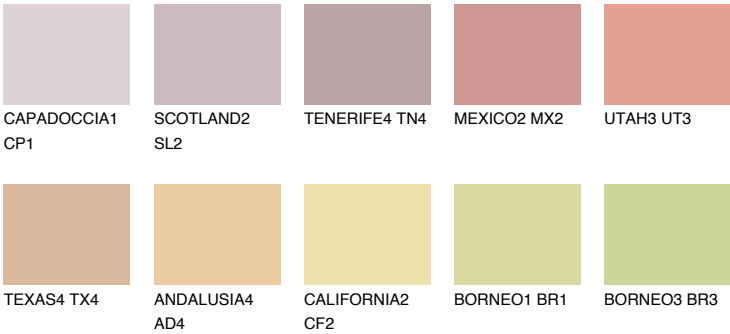

NUBIA2 NA2

40% **TSR** 50%

Matching colours

COLOURS

INTENSE

For more information on plasters and paints, go to www.ceresit.ee

*The presented colours refer to plasters and paints offered by Ceresit. Due to the use of digital techniques, the presented colours might not represent the original ones, thus they cannot be considered as a reliable colour presentation. We recommend checking the authentic colour samples.