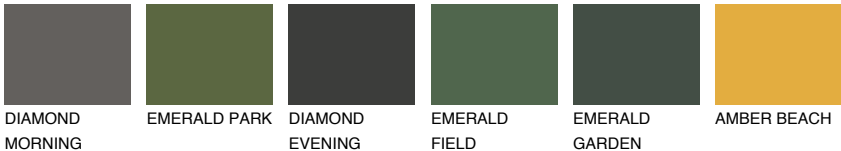

NUBIA3 NA3

30% TSR 43%

Matching colours

COLOURS

INTENSE

For more information on plasters and paints, go to www.ceresit.ee

*The presented colours refer to plasters and paints offered by Ceresit. Due to the use of digital techniques, the presented colours might not represent the original ones, thus they cannot be considered as a reliable colour presentation. We recommend checking the authentic colour samples.