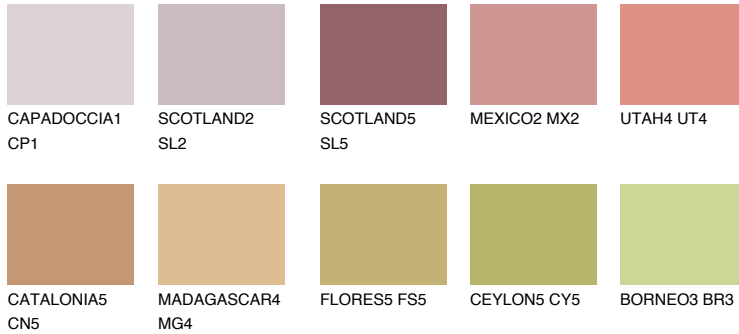

COLOUR DETAILS

NUBIA3 NA3

30% TSR 43%

Matching colours

COLOURS

INTENSE

For more information on plasters and paints, go to www.ceresit.ee

*The presented colours refer to plasters and paints offered by Ceresit. Due to the use of digital techniques, the presented colours might not represent the original ones, thus they cannot be considered as a reliable colour presentation. We recommend checking the authentic colour samples.