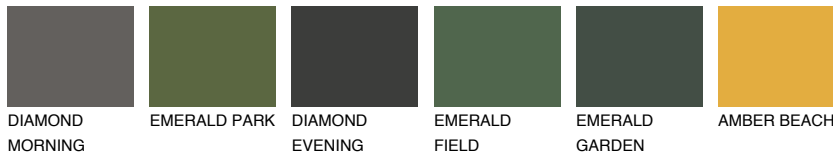

COLOUR DETAILS

NUBIA3 NA3

30% TSR 43%

Matching colours

COLOURS

INTENSE

For more information on plasters and paints, go to www.ceresit.ee

*The presented colours refer to plasters and paints offered by Ceresit. Due to the use of digital techniques, the presented colours might not represent the original ones, thus they cannot be considered as a reliable colour presentation. We recommend checking the authentic colour samples.