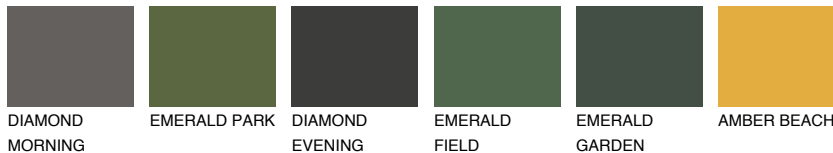

COLOUR DETAILS

NUBIA3 NA3

30% TSR 43%

Matching colours

COLOURS

INTENSE

For more information on plasters and paints, go to www.ceresit.ee

*The presented colours refer to plasters and paints offered by Ceresit. Due to the use of digital techniques, the presented colours might not represent the original ones, thus they cannot be considered as a reliable colour presentation. We recommend checking the authentic colour samples.