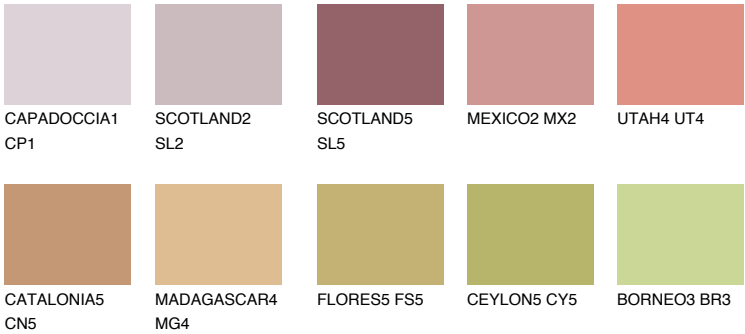

NUBIA3 NA3

30% TSR 43%

Matching colours

COLOURS

INTENSE

For more information on plasters and paints, go to www.ceresit.ee

*The presented colours refer to plasters and paints offered by Ceresit. Due to the use of digital techniques, the presented colours might not represent the original ones, thus they cannot be considered as a reliable colour presentation. We recommend checking the authentic colour samples.