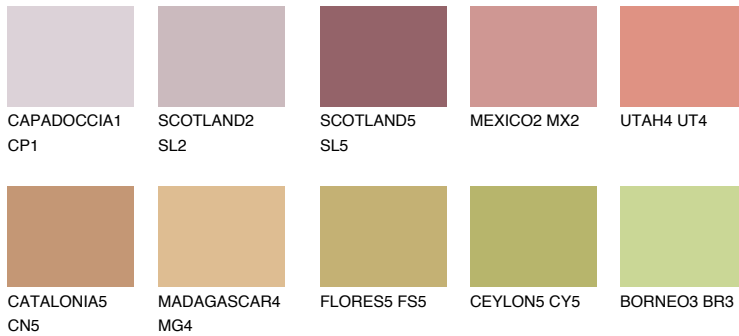

COLOUR DETAILS

NUBIA3 NA3

30% TSR 43%

Matching colours

COLOURS

INTENSE

For more information on plasters and paints, go to www.ceresit.ee

*The presented colours refer to plasters and paints offered by Ceresit. Due to the use of digital techniques, the presented colours might not represent the original ones, thus they cannot be considered as a reliable colour presentation. We recommend checking the authentic colour samples.