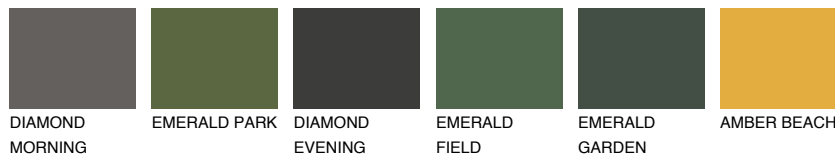

COLOUR DETAILS

NUBIA3 NA3

30% TSR 43%

Matching colours

COLOURS

INTENSE

For more information on plasters and paints, go to www.ceresit.ee

*The presented colours refer to plasters and paints offered by Ceresit. Due to the use of digital techniques, the presented colours might not represent the original ones, thus they cannot be considered as a reliable colour presentation. We recommend checking the authentic colour samples.