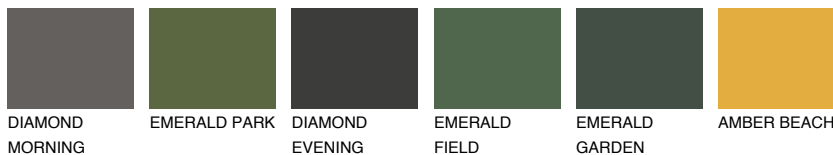

COLOUR DETAILS

NUBIA3 NA3

30% TSR 43%

Matching colours

COLOURS

INTENSE

For more information on plasters and paints, go to www.ceresit.ee

*The presented colours refer to plasters and paints offered by Ceresit. Due to the use of digital techniques, the presented colours might not represent the original ones, thus they cannot be considered as a reliable colour presentation. We recommend checking the authentic colour samples.