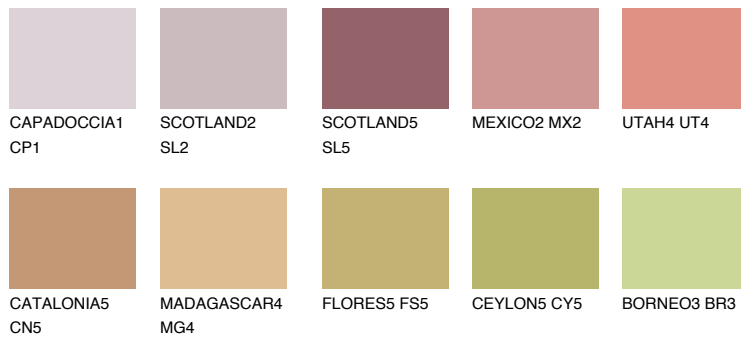

COLOUR DETAILS

NUBIA3 NA3

30% TSR 43%

Matching colours

COLOURS

INTENSE

For more information on plasters and paints, go to www.ceresit.ee

*The presented colours refer to plasters and paints offered by Ceresit. Due to the use of digital techniques, the presented colours might not represent the original ones, thus they cannot be considered as a reliable colour presentation. We recommend checking the authentic colour samples.