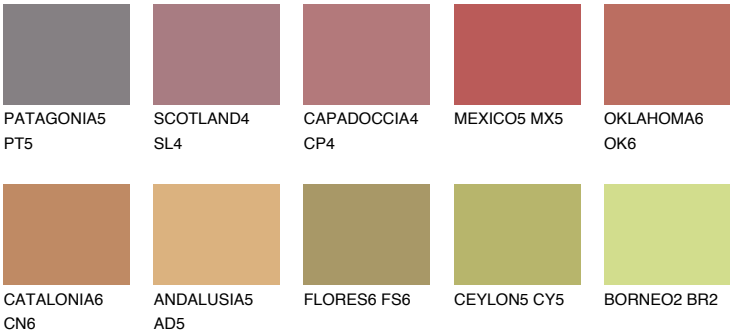

NUBIA4 NA4

☀ 25%   **TSR 45%**

Matching colours

COLOURS

INTENSE

For more information on plasters and paints, go to www.ceresit.ee

*The presented colours refer to plasters and paints offered by Ceresit. Due to the use of digital techniques, the presented colours might not represent the original ones, thus they cannot be considered as a reliable colour presentation. We recommend checking the authentic colour samples.