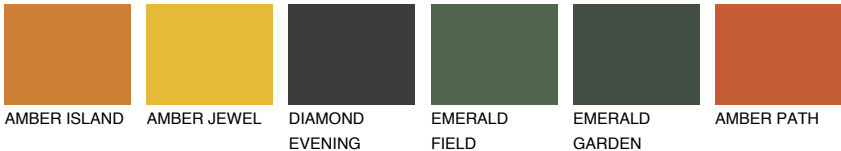

NUBIA4 NA4

☀ 25%   **TSR 45%**

Matching colours

COLOURS

INTENSE

For more information on plasters and paints, go to www.ceresit.ee

*The presented colours refer to plasters and paints offered by Ceresit. Due to the use of digital techniques, the presented colours might not represent the original ones, thus they cannot be considered as a reliable colour presentation. We recommend checking the authentic colour samples.