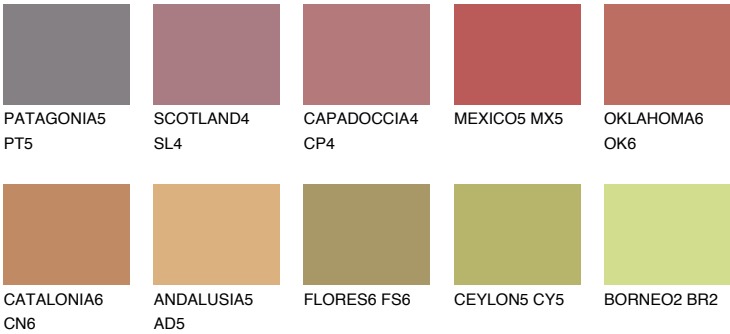

## NUBIA4 NA4

☀ 25%    **TSR** 45%

### Matching colours

#### COLOURS

#### INTENSE

For more information on plasters and paints, go to [www.ceresit.ee](http://www.ceresit.ee)

\*The presented colours refer to plasters and paints offered by Ceresit. Due to the use of digital techniques, the presented colours might not represent the original ones, thus they cannot be considered as a reliable colour presentation. We recommend checking the authentic colour samples.