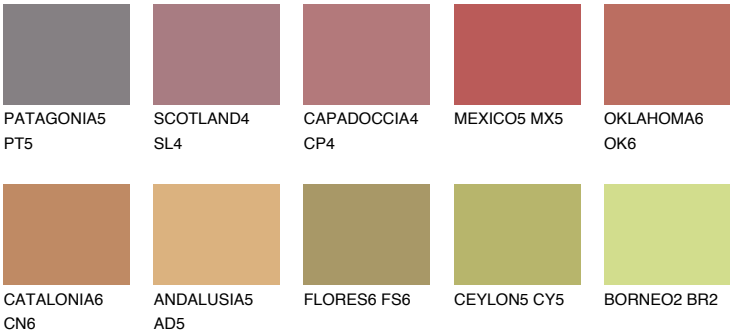

## NUBIA4 NA4

☀ 25%    **TSR 45%**

### Matching colours

#### COLOURS

#### INTENSE

For more information on plasters and paints, go to [www.ceresit.ee](http://www.ceresit.ee)

\*The presented colours refer to plasters and paints offered by Ceresit. Due to the use of digital techniques, the presented colours might not represent the original ones, thus they cannot be considered as a reliable colour presentation. We recommend checking the authentic colour samples.