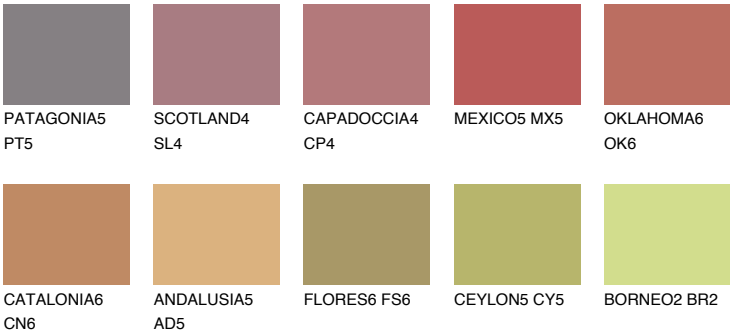

NUBIA4 NA4

☀ 25% **TSR** 45%

Matching colours

COLOURS

INTENSE

For more information on plasters and paints, go to www.ceresit.ee

*The presented colours refer to plasters and paints offered by Ceresit. Due to the use of digital techniques, the presented colours might not represent the original ones, thus they cannot be considered as a reliable colour presentation. We recommend checking the authentic colour samples.