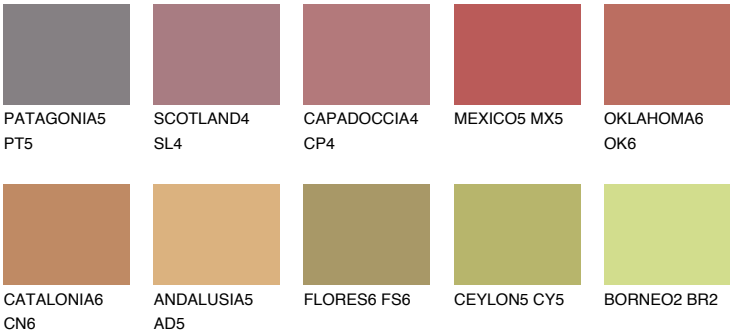

NUBIA4 NA4

☀️ 25% **TSR 45%**

Matching colours

COLOURS

INTENSE

For more information on plasters and paints, go to www.ceresit.ee

*The presented colours refer to plasters and paints offered by Ceresit. Due to the use of digital techniques, the presented colours might not represent the original ones, thus they cannot be considered as a reliable colour presentation. We recommend checking the authentic colour samples.