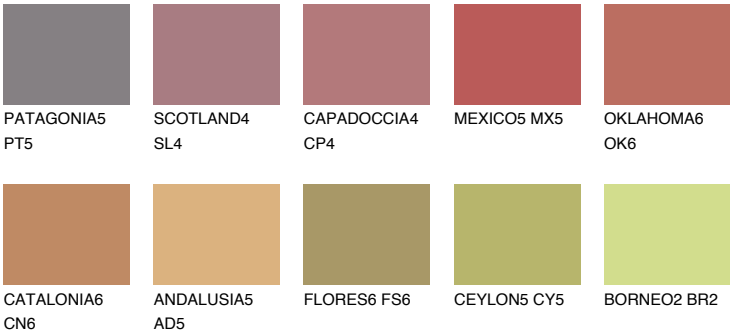

NUBIA4 NA4

☀ 25% **TSR 45%**

Matching colours

COLOURS

INTENSE

For more information on plasters and paints, go to www.ceresit.ee

*The presented colours refer to plasters and paints offered by Ceresit. Due to the use of digital techniques, the presented colours might not represent the original ones, thus they cannot be considered as a reliable colour presentation. We recommend checking the authentic colour samples.