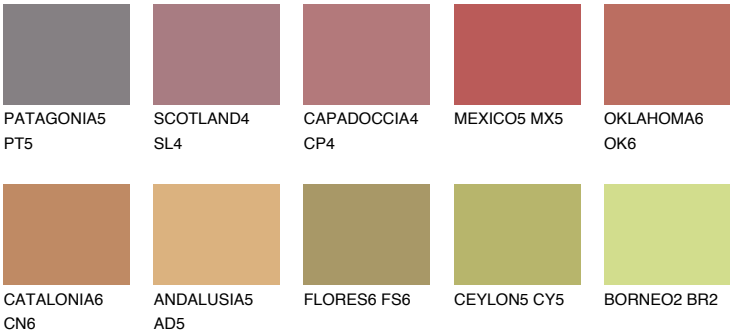

NUBIA4 NA4

25% **TSR** 45%

Matching colours

COLOURS

INTENSE

For more information on plasters and paints, go to www.ceresit.ee

*The presented colours refer to plasters and paints offered by Ceresit. Due to the use of digital techniques, the presented colours might not represent the original ones, thus they cannot be considered as a reliable colour presentation. We recommend checking the authentic colour samples.