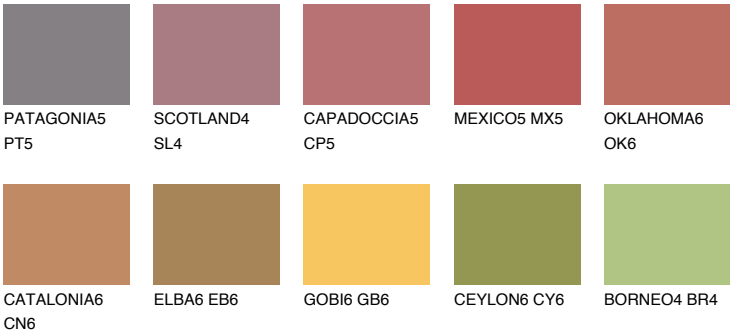

NUBIA5 NA5

22% **TSR** 43%

Matching colours

COLOURS

INTENSE

For more information on plasters and paints, go to www.ceresit.ee

*The presented colours refer to plasters and paints offered by Ceresit. Due to the use of digital techniques, the presented colours might not represent the original ones, thus they cannot be considered as a reliable colour presentation. We recommend checking the authentic colour samples.