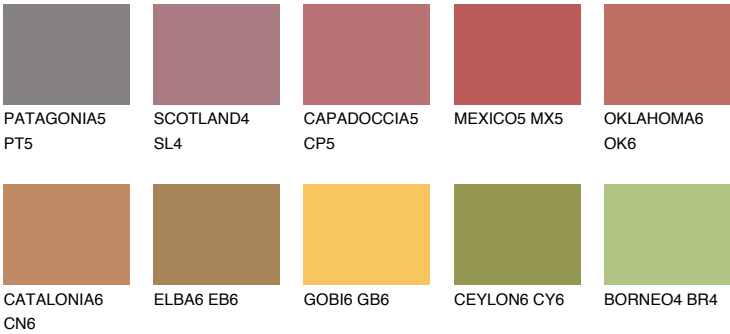

## NUBIA5 NA5

☀ 22%    **TSR 43%**

### Matching colours

#### COLOURS

#### INTENSE

For more information on plasters and paints, go to [www.ceresit.ee](http://www.ceresit.ee)

\*The presented colours refer to plasters and paints offered by Ceresit. Due to the use of digital techniques, the presented colours might not represent the original ones, thus they cannot be considered as a reliable colour presentation. We recommend checking the authentic colour samples.