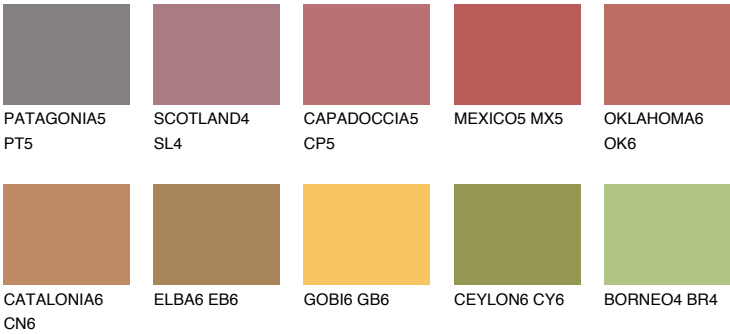

## NUBIA5 NA5

☀ 22%    **TSR** 43%

### Matching colours

#### COLOURS

#### INTENSE

For more information on plasters and paints, go to  
[www.ceresit.ee](http://www.ceresit.ee)

\*The presented colours refer to plasters and paints offered by Ceresit. Due to the use of digital techniques, the presented colours might not represent the original ones, thus they cannot be considered as a reliable colour presentation. We recommend checking the authentic colour samples.