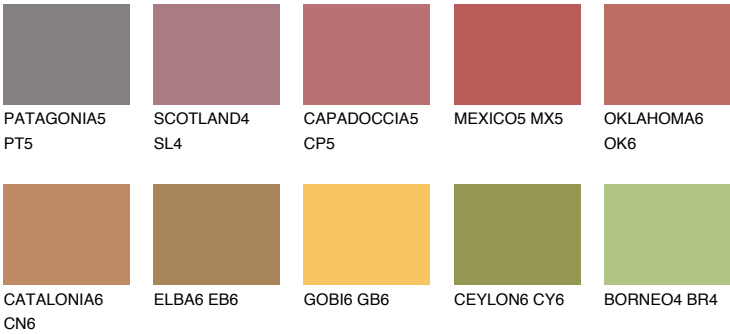

## NUBIA5 NA5

☀️ 22%    **TSR 43%**

### Matching colours

#### COLOURS

#### INTENSE

For more information on plasters and paints, go to  
[www.ceresit.ee](http://www.ceresit.ee)

\*The presented colours refer to plasters and paints offered by Ceresit. Due to the use of digital techniques, the presented colours might not represent the original ones, thus they cannot be considered as a reliable colour presentation. We recommend checking the authentic colour samples.