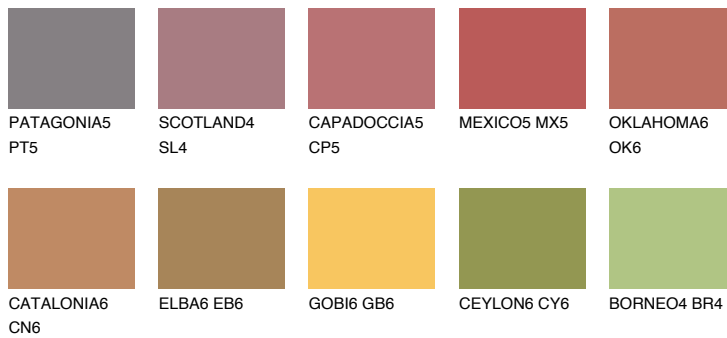

NUBIA5 NA5

22% **TSR** 43%

Matching colours

COLOURS

INTENSE

For more information on plasters and paints, go to
www.ceresit.ee

*The presented colours refer to plasters and paints offered by Ceresit. Due to the use of digital techniques, the presented colours might not represent the original ones, thus they cannot be considered as a reliable colour presentation. We recommend checking the authentic colour samples.