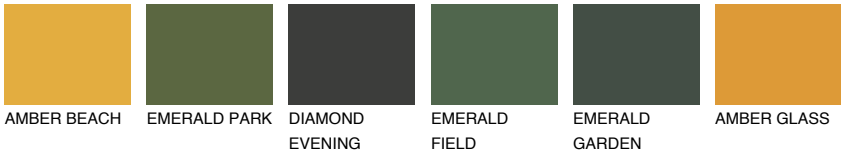

NUBIA5 NA5

☀ 22%   **TSR 43%**

Matching colours

COLOURS

INTENSE

For more information on plasters and paints, go to
www.ceresit.ee

*The presented colours refer to plasters and paints offered by Ceresit. Due to the use of digital techniques, the presented colours might not represent the original ones, thus they cannot be considered as a reliable colour presentation. We recommend checking the authentic colour samples.