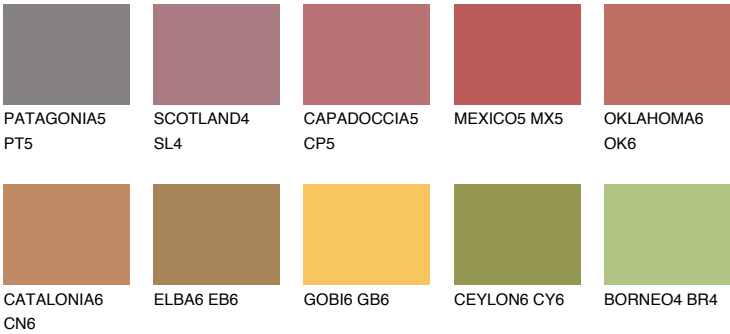

## NUBIA5 NA5

☀ 22%    **TSR 43%**

### Matching colours

#### COLOURS

#### INTENSE

For more information on plasters and paints, go to  
[www.ceresit.ee](http://www.ceresit.ee)

\*The presented colours refer to plasters and paints offered by Ceresit. Due to the use of digital techniques, the presented colours might not represent the original ones, thus they cannot be considered as a reliable colour presentation. We recommend checking the authentic colour samples.