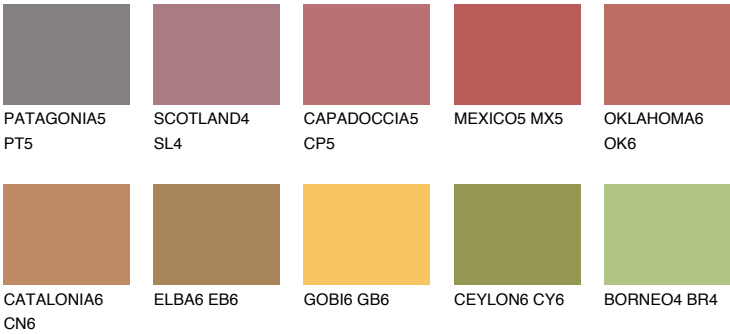

NUBIA5 NA5

☀ 22% **TSR 43%**

Matching colours

COLOURS

INTENSE

For more information on plasters and paints, go to
www.ceresit.ee

*The presented colours refer to plasters and paints offered by Ceresit. Due to the use of digital techniques, the presented colours might not represent the original ones, thus they cannot be considered as a reliable colour presentation. We recommend checking the authentic colour samples.