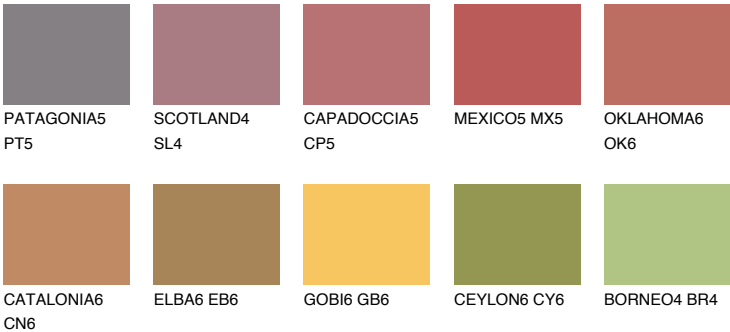

## NUBIA5 NA5

☀ 22%    **TSR** 43%

### Matching colours

#### COLOURS

#### INTENSE

For more information on plasters and paints, go to  
[www.ceresit.ee](http://www.ceresit.ee)

\*The presented colours refer to plasters and paints offered by Ceresit. Due to the use of digital techniques, the presented colours might not represent the original ones, thus they cannot be considered as a reliable colour presentation. We recommend checking the authentic colour samples.