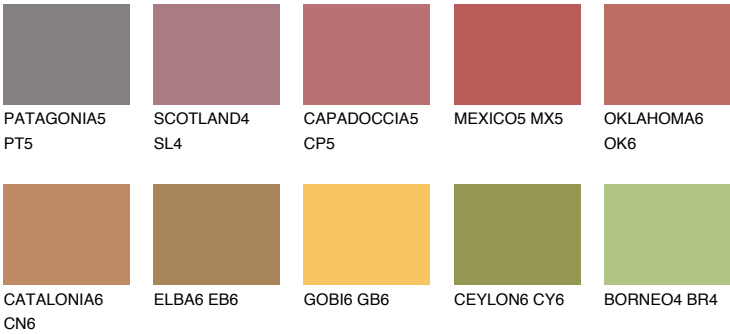

NUBIA5 NA5

☀ 22% **TSR** 43%

Matching colours

COLOURS

INTENSE

For more information on plasters and paints, go to www.ceresit.ee

*The presented colours refer to plasters and paints offered by Ceresit. Due to the use of digital techniques, the presented colours might not represent the original ones, thus they cannot be considered as a reliable colour presentation. We recommend checking the authentic colour samples.