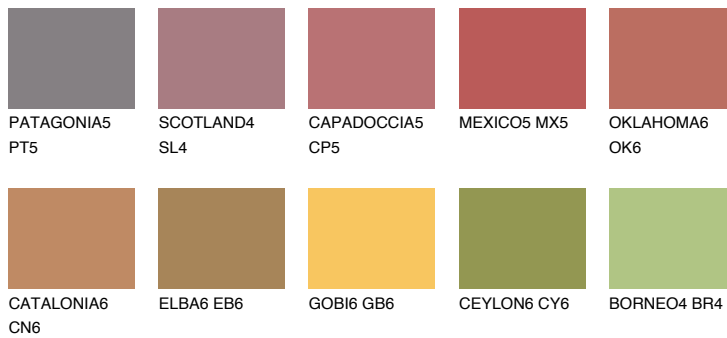

## NUBIA5 NA5

22% **TSR** 43%

### Matching colours

#### COLOURS

#### INTENSE

For more information on plasters and paints, go to  
[www.ceresit.ee](http://www.ceresit.ee)

\*The presented colours refer to plasters and paints offered by Ceresit. Due to the use of digital techniques, the presented colours might not represent the original ones, thus they cannot be considered as a reliable colour presentation. We recommend checking the authentic colour samples.