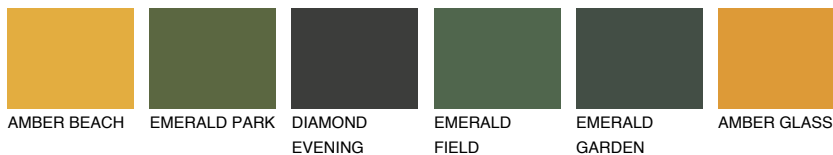

NUBIA5 NA5

22% **TSR** 43%

Matching colours

COLOURS

INTENSE

For more information on plasters and paints, go to
www.ceresit.ee

*The presented colours refer to plasters and paints offered by Ceresit. Due to the use of digital techniques, the presented colours might not represent the original ones, thus they cannot be considered as a reliable colour presentation. We recommend checking the authentic colour samples.