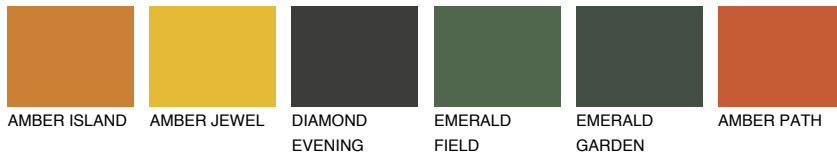

COLOUR DETAILS

NUBIA6 NA6

18% TSR 42%

Matching colours

COLOURS

INTENSE

For more information on plasters and paints, go to www.ceresit.ee

*The presented colours refer to plasters and paints offered by Ceresit. Due to the use of digital techniques, the presented colours might not represent the original ones, thus they cannot be considered as a reliable colour presentation. We recommend checking the authentic colour samples.