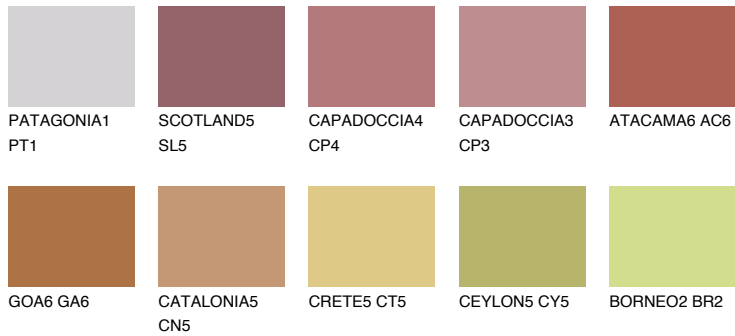

# COLOUR DETAILS

## NUBIA6 NA6

18% TSR 42%

### Matching colours

#### COLOURS