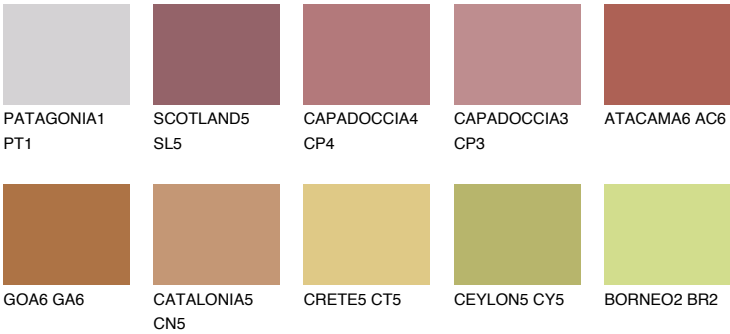

## NUBIA6 NA6

18% **TSR** 42%

### Matching colours

#### COLOURS

#### INTENSE

For more information on plasters and paints, go to [www.ceresit.ee](http://www.ceresit.ee)

\*The presented colours refer to plasters and paints offered by Ceresit. Due to the use of digital techniques, the presented colours might not represent the original ones, thus they cannot be considered as a reliable colour presentation. We recommend checking the authentic colour samples.