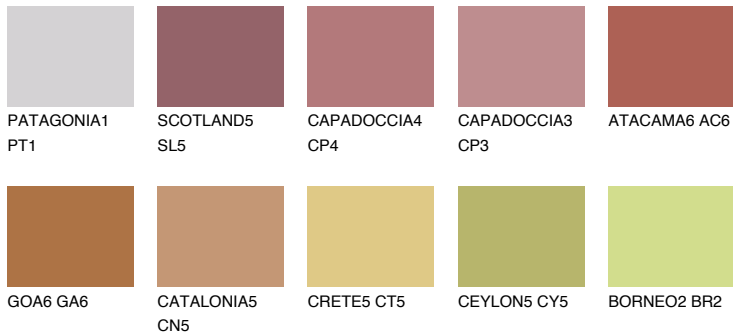

COLOUR DETAILS

NUBIA6 NA6

18% TSR 42%

Matching colours

COLOURS

INTENSE

For more information on plasters and paints, go to www.ceresit.ee

*The presented colours refer to plasters and paints offered by Ceresit. Due to the use of digital techniques, the presented colours might not represent the original ones, thus they cannot be considered as a reliable colour presentation. We recommend checking the authentic colour samples.