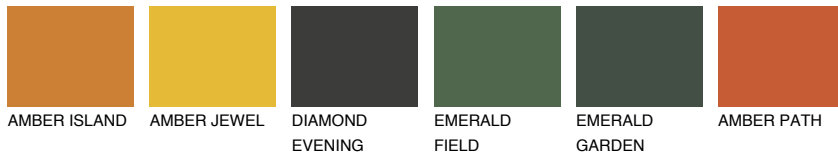

COLOUR DETAILS

NUBIA6 NA6

18% TSR 42%

Matching colours

COLOURS

INTENSE

For more information on plasters and paints, go to www.ceresit.ee

*The presented colours refer to plasters and paints offered by Ceresit. Due to the use of digital techniques, the presented colours might not represent the original ones, thus they cannot be considered as a reliable colour presentation. We recommend checking the authentic colour samples.