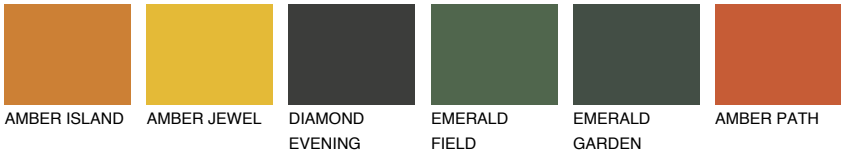

NUBIA6 NA6

18% **TSR** 42%

Matching colours

COLOURS

INTENSE

For more information on plasters and paints, go to www.ceresit.ee

*The presented colours refer to plasters and paints offered by Ceresit. Due to the use of digital techniques, the presented colours might not represent the original ones, thus they cannot be considered as a reliable colour presentation. We recommend checking the authentic colour samples.