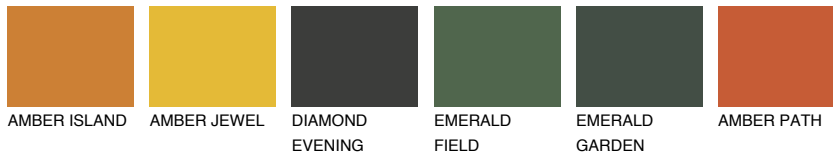

COLOUR DETAILS

NUBIA6 NA6

18% TSR 42%

Matching colours

COLOURS

INTENSE

For more information on plasters and paints, go to www.ceresit.ee

*The presented colours refer to plasters and paints offered by Ceresit. Due to the use of digital techniques, the presented colours might not represent the original ones, thus they cannot be considered as a reliable colour presentation. We recommend checking the authentic colour samples.