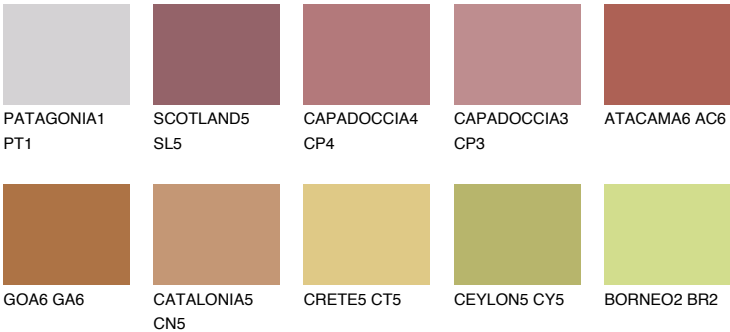

NUBIA6 NA6

☀️ 18% **TSR 42%**

Matching colours

COLOURS

INTENSE

For more information on plasters and paints, go to
www.ceresit.ee

*The presented colours refer to plasters and paints offered by Ceresit. Due to the use of digital techniques, the presented colours might not represent the original ones, thus they cannot be considered as a reliable colour presentation. We recommend checking the authentic colour samples.