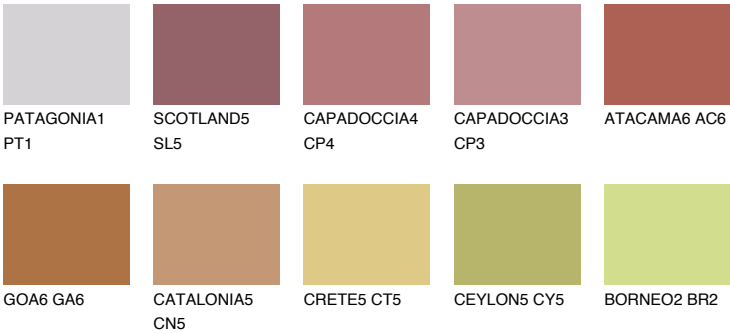

NUBIA6 NA6

18% **TSR** 42%

Matching colours

COLOURS

INTENSE

For more information on plasters and paints, go to www.ceresit.ee

*The presented colours refer to plasters and paints offered by Ceresit. Due to the use of digital techniques, the presented colours might not represent the original ones, thus they cannot be considered as a reliable colour presentation. We recommend checking the authentic colour samples.