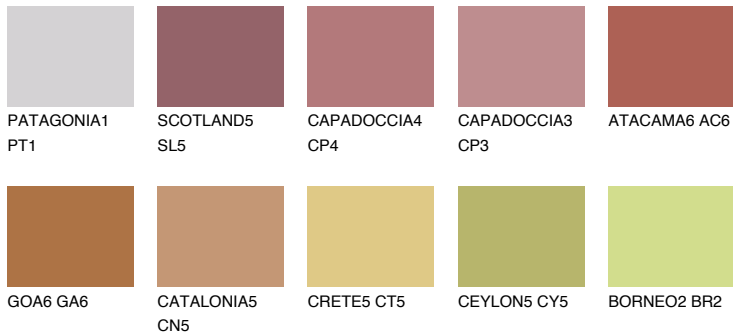

# COLOUR DETAILS

## NUBIA6 NA6

18% TSR 42%

### Matching colours

#### COLOURS