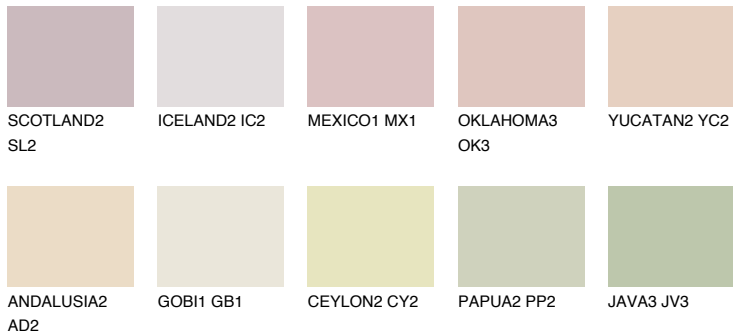

COLOUR DETAILS

CALABRIA1 CR1

64% TSR 63%

Matching colours

COLOURS

INTENSE

For more information on plasters and paints, go to www.ceresit.ee

*The presented colours refer to plasters and paints offered by Ceresit. Due to the use of digital techniques, the presented colours might not represent the original ones, thus they cannot be considered as a reliable colour presentation. We recommend checking the authentic colour samples.