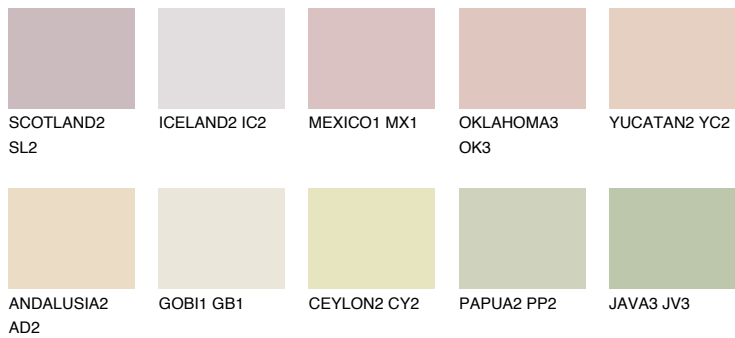

COLOUR DETAILS

CALABRIA1 CR1

64% TSR 63%

Matching colours

COLOURS

INTENSE

For more information on plasters and paints, go to www.ceresit.ee

*The presented colours refer to plasters and paints offered by Ceresit. Due to the use of digital techniques, the presented colours might not represent the original ones, thus they cannot be considered as a reliable colour presentation. We recommend checking the authentic colour samples.