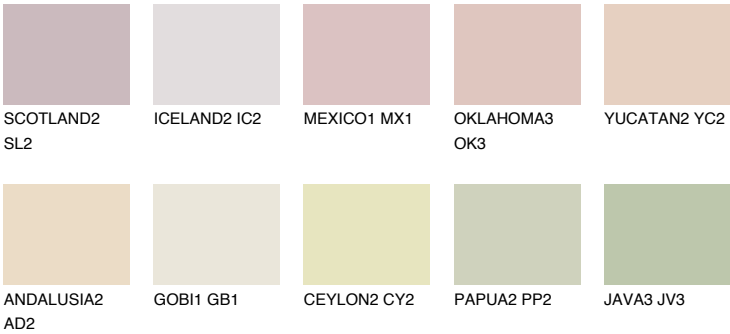

COLOUR DETAILS

CALABRIA1 CR1

64% TSR 63%

Matching colours

COLOURS

INTENSE

For more information on plasters and paints, go to www.ceresit.ee

*The presented colours refer to plasters and paints offered by Ceresit. Due to the use of digital techniques, the presented colours might not represent the original ones, thus they cannot be considered as a reliable colour presentation. We recommend checking the authentic colour samples.