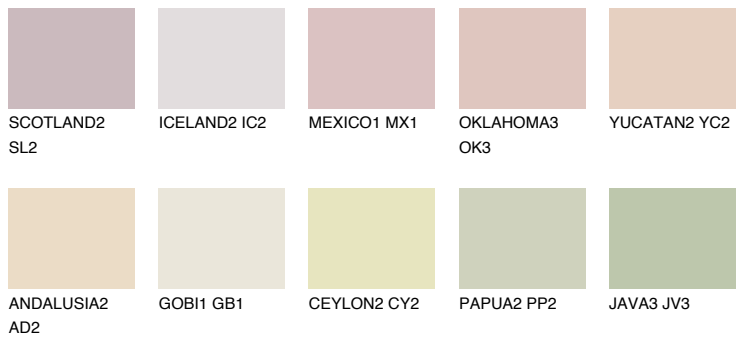

COLOUR DETAILS

CALABRIA1 CR1

64% TSR 63%

Matching colours

COLOURS

INTENSE

For more information on plasters and paints, go to www.ceresit.ee

*The presented colours refer to plasters and paints offered by Ceresit. Due to the use of digital techniques, the presented colours might not represent the original ones, thus they cannot be considered as a reliable colour presentation. We recommend checking the authentic colour samples.