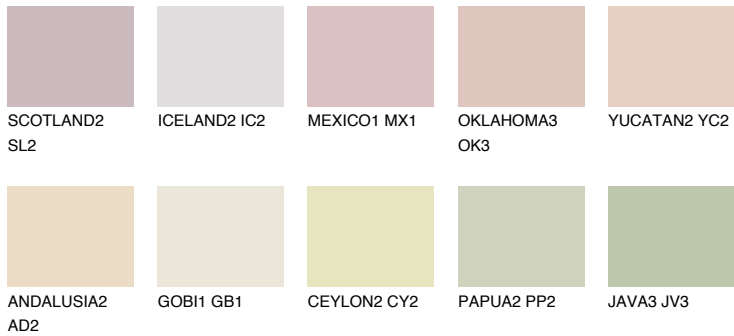

COLOUR DETAILS

CALABRIA1 CR1

64% TSR 63%

Matching colours

COLOURS

INTENSE

For more information on plasters and paints, go to www.ceresit.ee

*The presented colours refer to plasters and paints offered by Ceresit. Due to the use of digital techniques, the presented colours might not represent the original ones, thus they cannot be considered as a reliable colour presentation. We recommend checking the authentic colour samples.