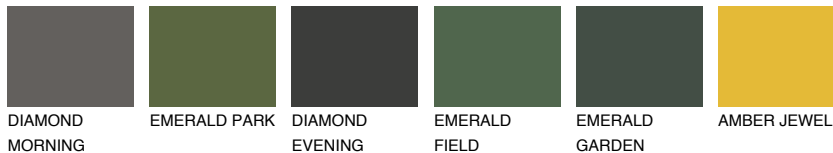

COLOUR DETAILS

CALABRIA2 CR2

59% TSR 66%

Matching colours

COLOURS

INTENSE

For more information on plasters and paints, go to www.ceresit.ee

*The presented colours refer to plasters and paints offered by Ceresit. Due to the use of digital techniques, the presented colours might not represent the original ones, thus they cannot be considered as a reliable colour presentation. We recommend checking the authentic colour samples.