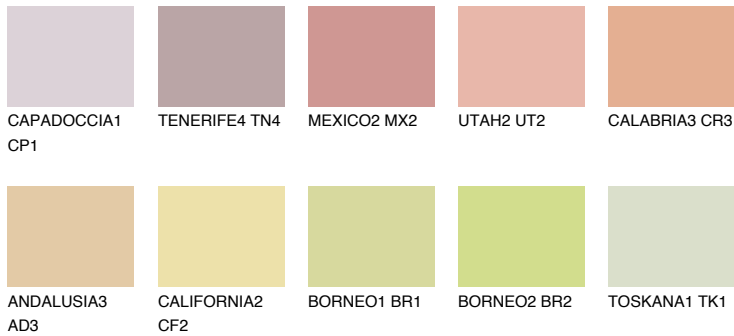

COLOUR DETAILS

CALABRIA2 CR2

59% TSR 66%

Matching colours

COLOURS

INTENSE

For more information on plasters and paints, go to www.ceresit.ee

*The presented colours refer to plasters and paints offered by Ceresit. Due to the use of digital techniques, the presented colours might not represent the original ones, thus they cannot be considered as a reliable colour presentation. We recommend checking the authentic colour samples.