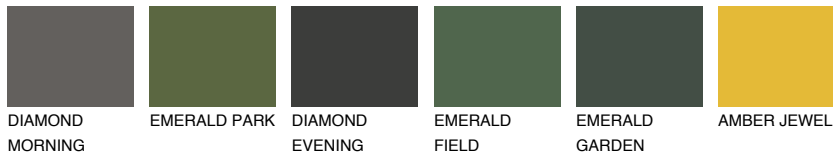

COLOUR DETAILS

CALABRIA2 CR2

59% TSR 66%

Matching colours

COLOURS

INTENSE

For more information on plasters and paints, go to www.ceresit.ee

*The presented colours refer to plasters and paints offered by Ceresit. Due to the use of digital techniques, the presented colours might not represent the original ones, thus they cannot be considered as a reliable colour presentation. We recommend checking the authentic colour samples.