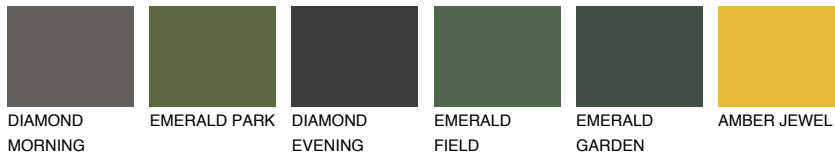

COLOUR DETAILS

CALABRIA2 CR2

59% TSR 66%

Matching colours

COLOURS

INTENSE

For more information on plasters and paints, go to www.ceresit.ee

*The presented colours refer to plasters and paints offered by Ceresit. Due to the use of digital techniques, the presented colours might not represent the original ones, thus they cannot be considered as a reliable colour presentation. We recommend checking the authentic colour samples.