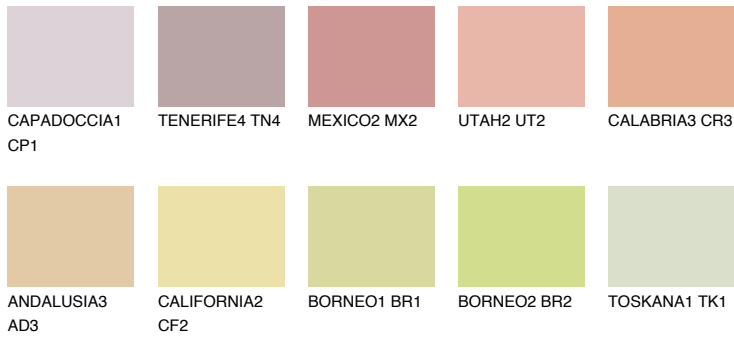

COLOUR DETAILS

CALABRIA2 CR2

59% TSR 66%

Matching colours

COLOURS

INTENSE

For more information on plasters and paints, go to www.ceresit.ee

*The presented colours refer to plasters and paints offered by Ceresit. Due to the use of digital techniques, the presented colours might not represent the original ones, thus they cannot be considered as a reliable colour presentation. We recommend checking the authentic colour samples.