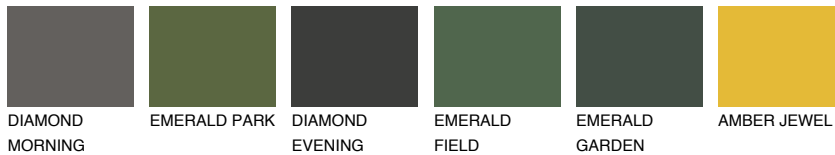

COLOUR DETAILS

CALABRIA2 CR2

59% TSR 66%

Matching colours

COLOURS

INTENSE

For more information on plasters and paints, go to www.ceresit.ee

*The presented colours refer to plasters and paints offered by Ceresit. Due to the use of digital techniques, the presented colours might not represent the original ones, thus they cannot be considered as a reliable colour presentation. We recommend checking the authentic colour samples.