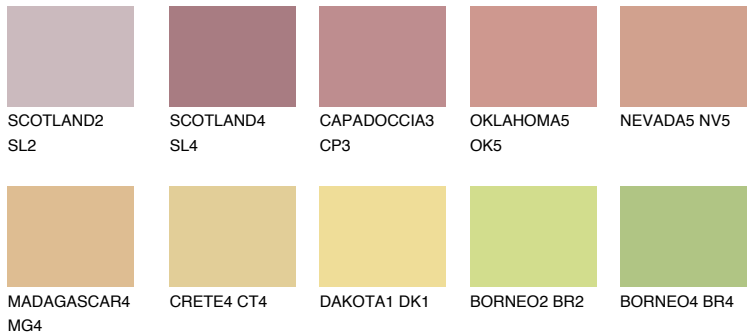

CALABRIA3 CR3

49% TSR 60%

Matching colours

COLOURS

INTENSE

For more information on plasters and paints, go to www.ceresit.ee

*The presented colours refer to plasters and paints offered by Ceresit. Due to the use of digital techniques, the presented colours might not represent the original ones, thus they cannot be considered as a reliable colour presentation. We recommend checking the authentic colour samples.