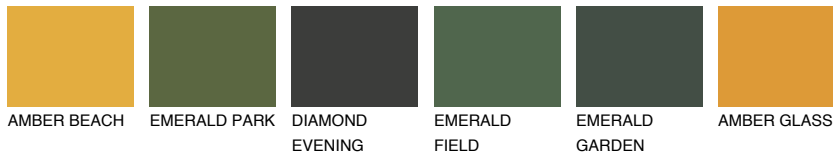

COLOUR DETAILS

CALABRIA3 CR3

49% TSR 60%

Matching colours

COLOURS

INTENSE

For more information on plasters and paints, go to www.ceresit.ee

*The presented colours refer to plasters and paints offered by Ceresit. Due to the use of digital techniques, the presented colours might not represent the original ones, thus they cannot be considered as a reliable colour presentation. We recommend checking the authentic colour samples.