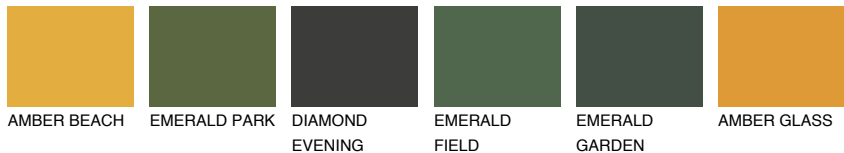

CALABRIA3 CR3

49% TSR 60%

Matching colours

COLOURS

INTENSE

For more information on plasters and paints, go to www.ceresit.ee

*The presented colours refer to plasters and paints offered by Ceresit. Due to the use of digital techniques, the presented colours might not represent the original ones, thus they cannot be considered as a reliable colour presentation. We recommend checking the authentic colour samples.