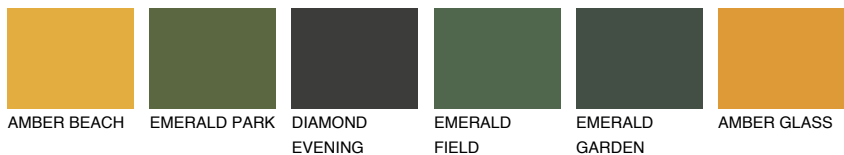

COLOUR DETAILS

CALABRIA3 CR3

49% TSR 60%

Matching colours

COLOURS

INTENSE

For more information on plasters and paints, go to www.ceresit.ee

*The presented colours refer to plasters and paints offered by Ceresit. Due to the use of digital techniques, the presented colours might not represent the original ones, thus they cannot be considered as a reliable colour presentation. We recommend checking the authentic colour samples.