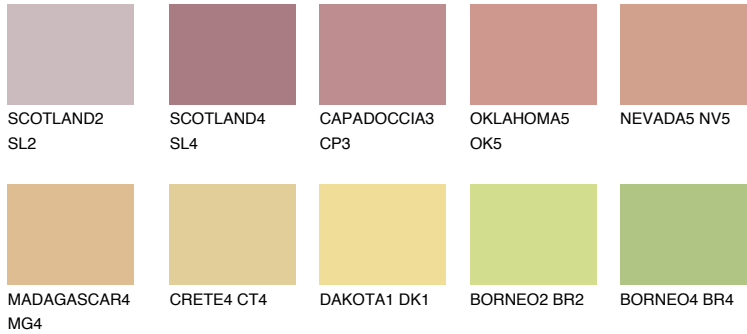

COLOUR DETAILS

CALABRIA3 CR3

49% TSR 60%

Matching colours

COLOURS

INTENSE

For more information on plasters and paints, go to www.ceresit.ee

*The presented colours refer to plasters and paints offered by Ceresit. Due to the use of digital techniques, the presented colours might not represent the original ones, thus they cannot be considered as a reliable colour presentation. We recommend checking the authentic colour samples.