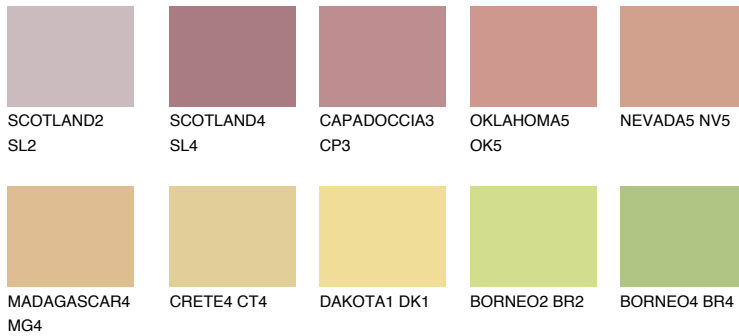

COLOUR DETAILS

CALABRIA3 CR3

49% TSR 60%

Matching colours

COLOURS

INTENSE

For more information on plasters and paints, go to www.ceresit.ee

*The presented colours refer to plasters and paints offered by Ceresit. Due to the use of digital techniques, the presented colours might not represent the original ones, thus they cannot be considered as a reliable colour presentation. We recommend checking the authentic colour samples.