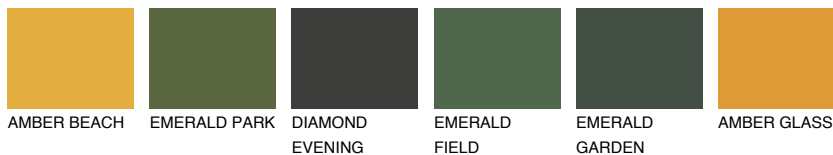

CALABRIA3 CR3

49% TSR 60%

Matching colours

COLOURS

INTENSE

For more information on plasters and paints, go to www.ceresit.ee

*The presented colours refer to plasters and paints offered by Ceresit. Due to the use of digital techniques, the presented colours might not represent the original ones, thus they cannot be considered as a reliable colour presentation. We recommend checking the authentic colour samples.