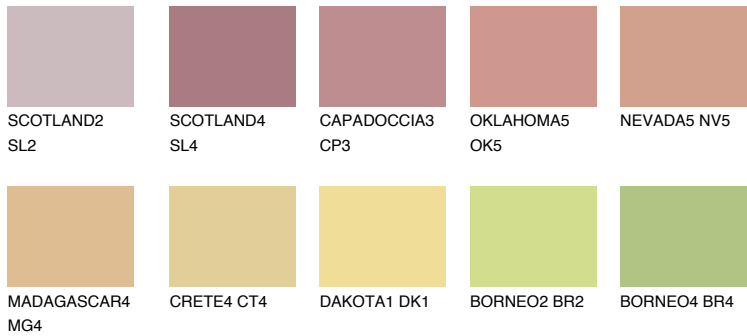

COLOUR DETAILS

CALABRIA3 CR3

49% TSR 60%

Matching colours

COLOURS

INTENSE

For more information on plasters and paints, go to www.ceresit.ee

*The presented colours refer to plasters and paints offered by Ceresit. Due to the use of digital techniques, the presented colours might not represent the original ones, thus they cannot be considered as a reliable colour presentation. We recommend checking the authentic colour samples.