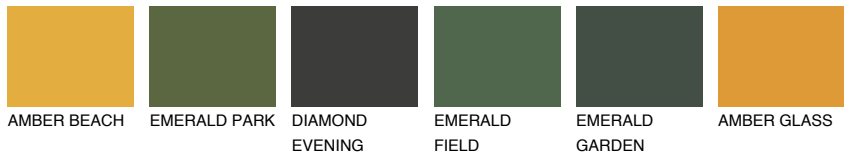

COLOUR DETAILS

CALABRIA3 CR3

49% TSR 60%

Matching colours

COLOURS

INTENSE

For more information on plasters and paints, go to www.ceresit.ee

*The presented colours refer to plasters and paints offered by Ceresit. Due to the use of digital techniques, the presented colours might not represent the original ones, thus they cannot be considered as a reliable colour presentation. We recommend checking the authentic colour samples.