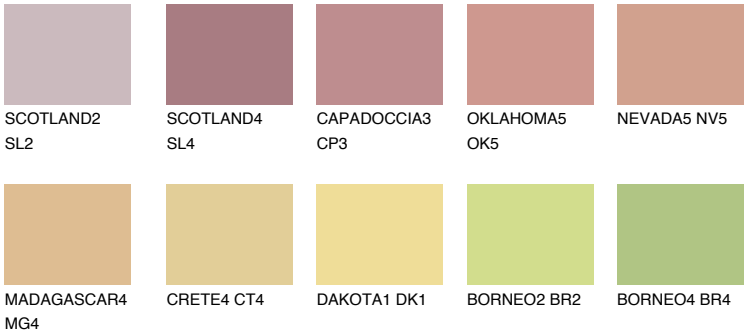

# COLOUR DETAILS

## CALABRIA3 CR3

49% TSR 60%

### Matching colours

#### COLOURS