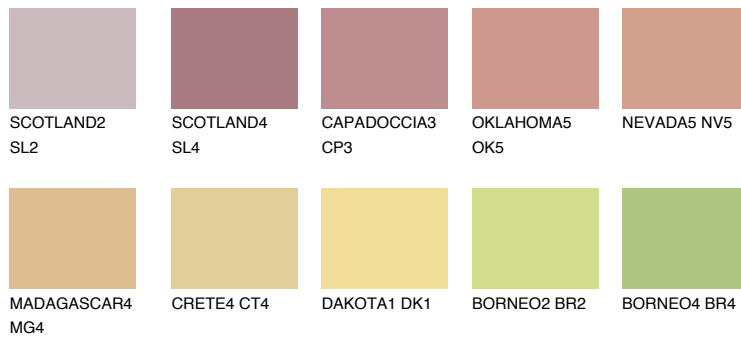

## CALABRIA3 CR3

49% TSR 60%

### Matching colours

#### COLOURS

#### INTENSE

For more information on plasters and paints, go to [www.ceresit.ee](http://www.ceresit.ee)

\*The presented colours refer to plasters and paints offered by Ceresit. Due to the use of digital techniques, the presented colours might not represent the original ones, thus they cannot be considered as a reliable colour presentation. We recommend checking the authentic colour samples.