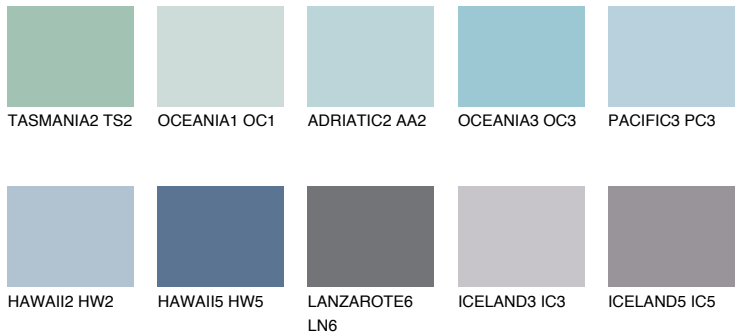

COLOUR DETAILS

PACIFIC4 PC4

55% TSR 61%

Matching colours

COLOURS

INTENSE

For more information on plasters and paints, go to www.ceresit.ee

*The presented colours refer to plasters and paints offered by Ceresit. Due to the use of digital techniques, the presented colours might not represent the original ones, thus they cannot be considered as a reliable colour presentation. We recommend checking the authentic colour samples.