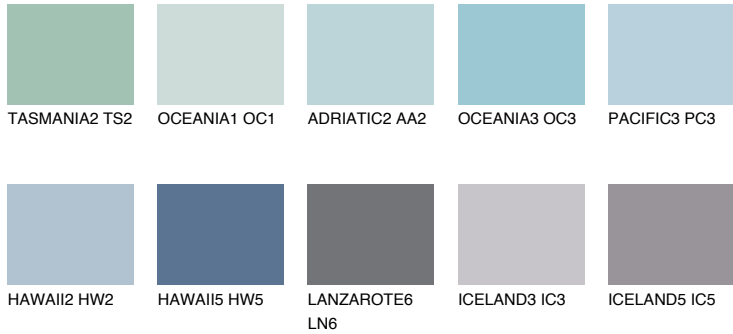

COLOUR DETAILS

PACIFIC4 PC4

55% TSR 61%

Matching colours

COLOURS

INTENSE

For more information on plasters and paints, go to www.ceresit.ee

*The presented colours refer to plasters and paints offered by Ceresit. Due to the use of digital techniques, the presented colours might not represent the original ones, thus they cannot be considered as a reliable colour presentation. We recommend checking the authentic colour samples.