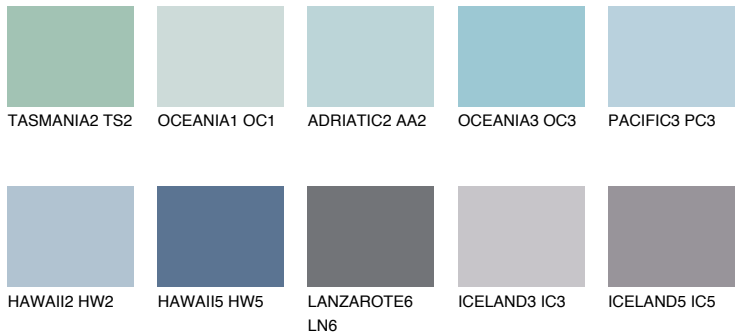

COLOUR DETAILS

PACIFIC4 PC4

55% **TSR** 61%

Matching colours

COLOURS

INTENSE

For more information on plasters and paints, go to www.ceresit.ee

*The presented colours refer to plasters and paints offered by Ceresit. Due to the use of digital techniques, the presented colours might not represent the original ones, thus they cannot be considered as a reliable colour presentation. We recommend checking the authentic colour samples.