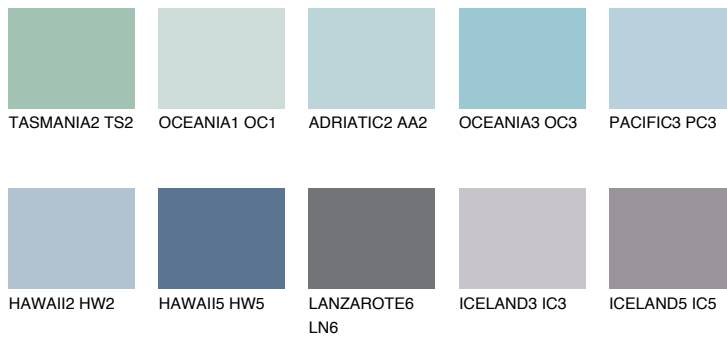

# COLOUR DETAILS

## PACIFIC4 PC4

55% TSR 61%

### Matching colours

#### COLOURS