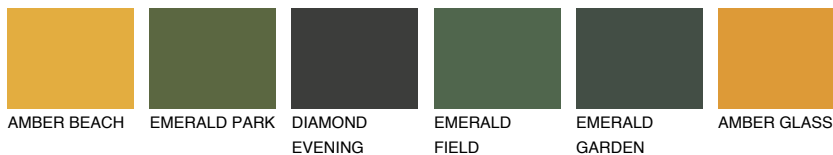

COLOUR DETAILS

CALABRIA4 CR4

44% TSR 58%

Matching colours

COLOURS

INTENSE

For more information on plasters and paints, go to www.ceresit.ee

*The presented colours refer to plasters and paints offered by Ceresit. Due to the use of digital techniques, the presented colours might not represent the original ones, thus they cannot be considered as a reliable colour presentation. We recommend checking the authentic colour samples.