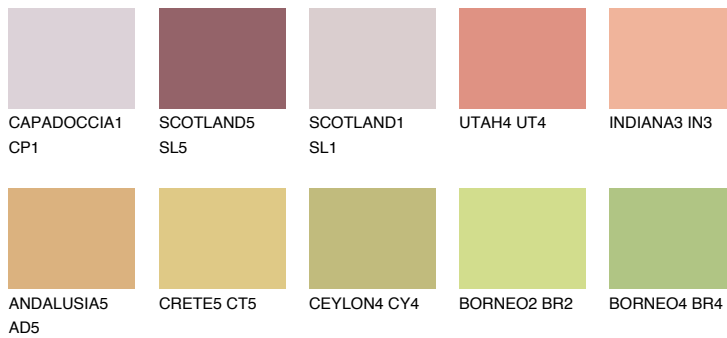

COLOUR DETAILS

CALABRIA4 CR4

44% TSR 58%

Matching colours

COLOURS

INTENSE

For more information on plasters and paints, go to www.ceresit.ee

*The presented colours refer to plasters and paints offered by Ceresit. Due to the use of digital techniques, the presented colours might not represent the original ones, thus they cannot be considered as a reliable colour presentation. We recommend checking the authentic colour samples.