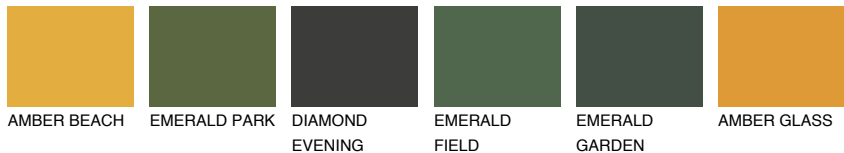

COLOUR DETAILS

CALABRIA4 CR4

44% TSR 58%

Matching colours

COLOURS

INTENSE

For more information on plasters and paints, go to www.ceresit.ee

*The presented colours refer to plasters and paints offered by Ceresit. Due to the use of digital techniques, the presented colours might not represent the original ones, thus they cannot be considered as a reliable colour presentation. We recommend checking the authentic colour samples.