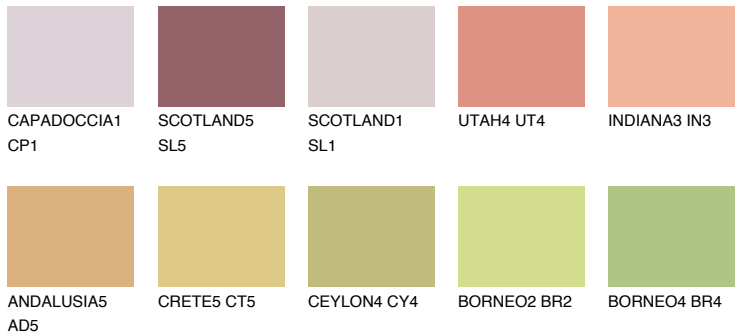

COLOUR DETAILS

CALABRIA4 CR4

44% TSR 58%

Matching colours

COLOURS

INTENSE

For more information on plasters and paints, go to www.ceresit.ee

*The presented colours refer to plasters and paints offered by Ceresit. Due to the use of digital techniques, the presented colours might not represent the original ones, thus they cannot be considered as a reliable colour presentation. We recommend checking the authentic colour samples.