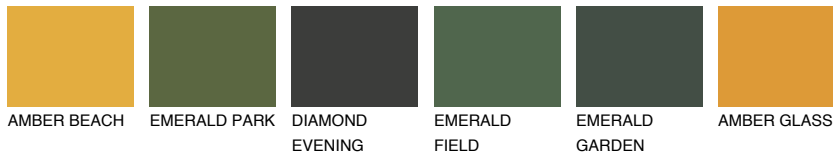

COLOUR DETAILS

CALABRIA4 CR4

44% TSR 58%

Matching colours

COLOURS

INTENSE

For more information on plasters and paints, go to www.ceresit.ee

*The presented colours refer to plasters and paints offered by Ceresit. Due to the use of digital techniques, the presented colours might not represent the original ones, thus they cannot be considered as a reliable colour presentation. We recommend checking the authentic colour samples.