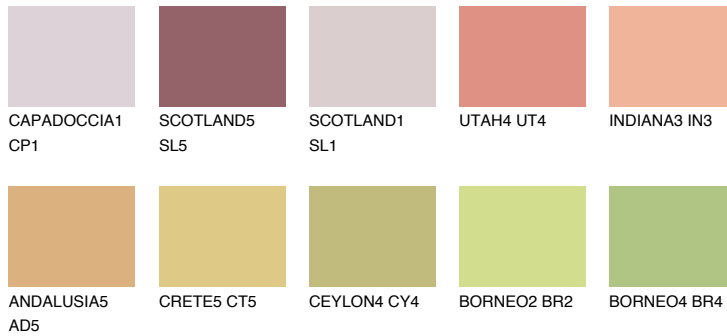

COLOUR DETAILS

CALABRIA4 CR4

44% TSR 58%

Matching colours

COLOURS

INTENSE

For more information on plasters and paints, go to www.ceresit.ee

*The presented colours refer to plasters and paints offered by Ceresit. Due to the use of digital techniques, the presented colours might not represent the original ones, thus they cannot be considered as a reliable colour presentation. We recommend checking the authentic colour samples.