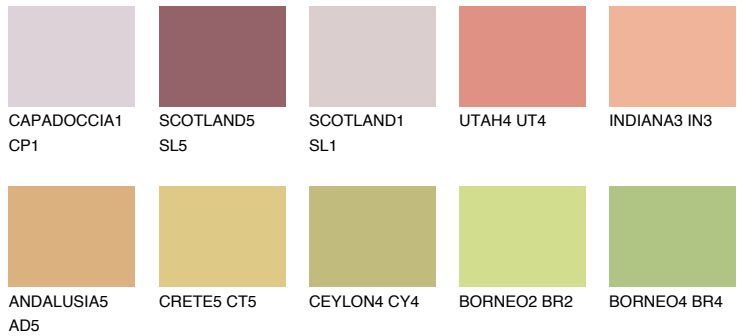

COLOUR DETAILS

CALABRIA4 CR4

44% TSR 58%

Matching colours

COLOURS

INTENSE

For more information on plasters and paints, go to www.ceresit.ee

*The presented colours refer to plasters and paints offered by Ceresit. Due to the use of digital techniques, the presented colours might not represent the original ones, thus they cannot be considered as a reliable colour presentation. We recommend checking the authentic colour samples.