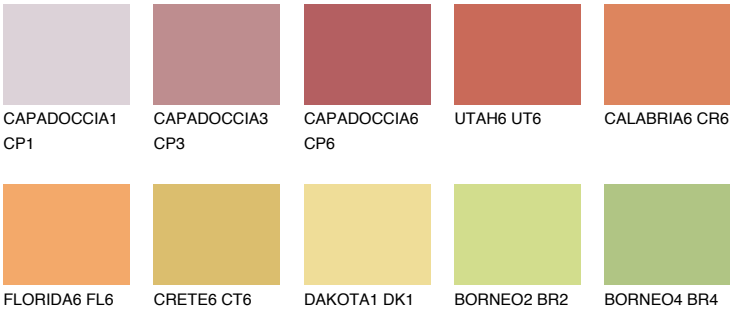

CALABRIA5 CR5

38% **TSR** 51%

Matching colours

COLOURS

INTENSE

For more information on plasters and paints, go to www.ceresit.ee

*The presented colours refer to plasters and paints offered by Ceresit. Due to the use of digital techniques, the presented colours might not represent the original ones, thus they cannot be considered as a reliable colour presentation. We recommend checking the authentic colour samples.