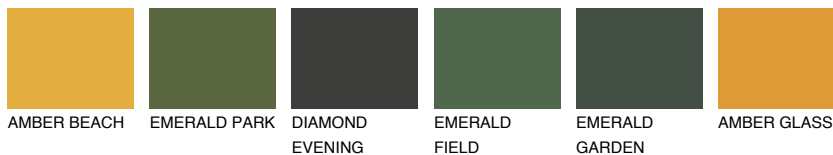

COLOUR DETAILS

CALABRIA5 CR5

38% TSR 51%

Matching colours

COLOURS

INTENSE

For more information on plasters and paints, go to www.ceresit.ee

*The presented colours refer to plasters and paints offered by Ceresit. Due to the use of digital techniques, the presented colours might not represent the original ones, thus they cannot be considered as a reliable colour presentation. We recommend checking the authentic colour samples.