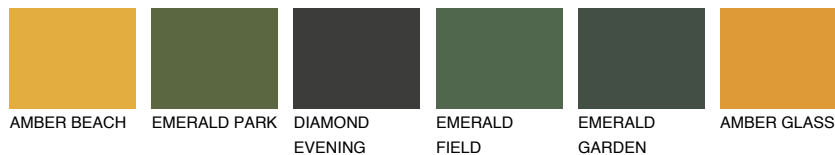

COLOUR DETAILS

CALABRIA5 CR5

38% TSR 51%

Matching colours

COLOURS

INTENSE

For more information on plasters and paints, go to www.ceresit.ee

*The presented colours refer to plasters and paints offered by Ceresit. Due to the use of digital techniques, the presented colours might not represent the original ones, thus they cannot be considered as a reliable colour presentation. We recommend checking the authentic colour samples.