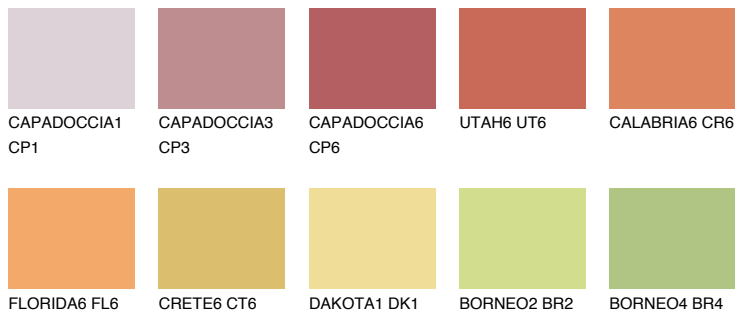

COLOUR DETAILS

CALABRIA5 CR5

38% TSR 51%

Matching colours

COLOURS

INTENSE

For more information on plasters and paints, go to www.ceresit.ee

*The presented colours refer to plasters and paints offered by Ceresit. Due to the use of digital techniques, the presented colours might not represent the original ones, thus they cannot be considered as a reliable colour presentation. We recommend checking the authentic colour samples.