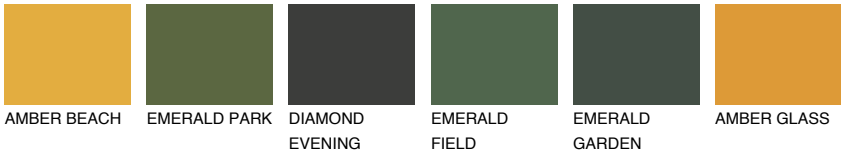

CALABRIA5 CR5

38% **TSR** 51%

Matching colours

COLOURS

INTENSE

For more information on plasters and paints, go to www.ceresit.ee

*The presented colours refer to plasters and paints offered by Ceresit. Due to the use of digital techniques, the presented colours might not represent the original ones, thus they cannot be considered as a reliable colour presentation. We recommend checking the authentic colour samples.