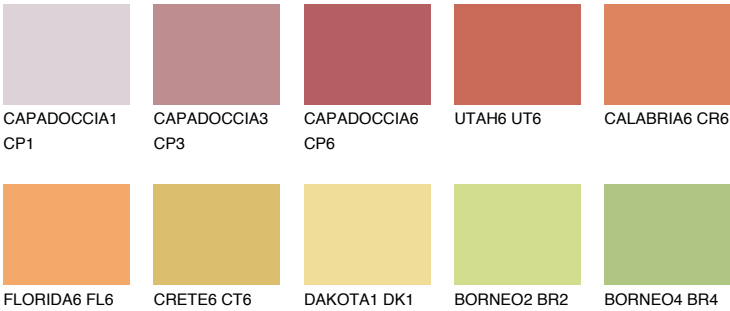

## CALABRIA5 CR5

38% **TSR** 51%

### Matching colours

#### COLOURS

#### INTENSE

For more information on plasters and paints, go to [www.ceresit.ee](http://www.ceresit.ee)

\*The presented colours refer to plasters and paints offered by Ceresit. Due to the use of digital techniques, the presented colours might not represent the original ones, thus they cannot be considered as a reliable colour presentation. We recommend checking the authentic colour samples.