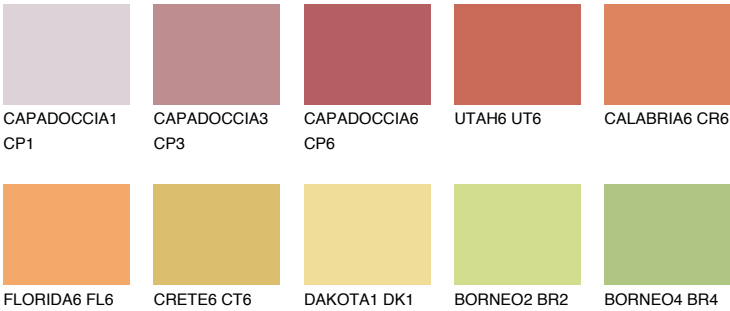

COLOUR DETAILS

CALABRIA5 CR5

38% TSR 51%

Matching colours

COLOURS

INTENSE

For more information on plasters and paints, go to www.ceresit.ee

*The presented colours refer to plasters and paints offered by Ceresit. Due to the use of digital techniques, the presented colours might not represent the original ones, thus they cannot be considered as a reliable colour presentation. We recommend checking the authentic colour samples.