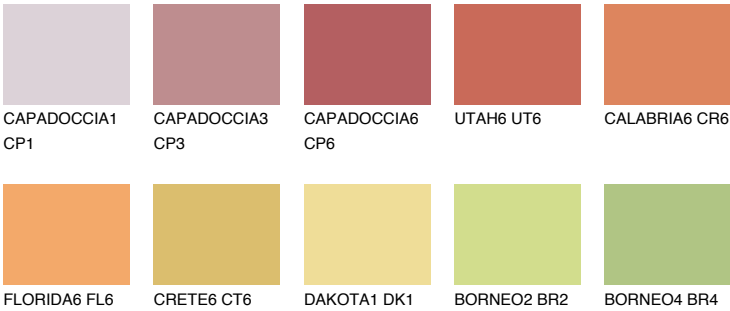

# COLOUR DETAILS

## CALABRIA5 CR5

38% TSR 51%

### Matching colours

#### COLOURS