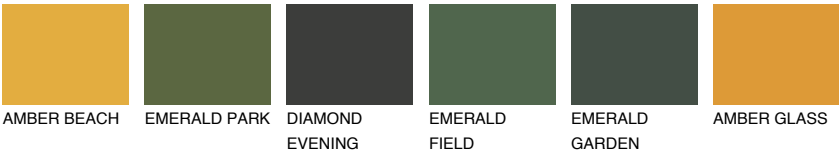

COLOUR DETAILS

CALABRIA5 CR5

38% TSR 51%

Matching colours

COLOURS

INTENSE

For more information on plasters and paints, go to www.ceresit.ee

*The presented colours refer to plasters and paints offered by Ceresit. Due to the use of digital techniques, the presented colours might not represent the original ones, thus they cannot be considered as a reliable colour presentation. We recommend checking the authentic colour samples.