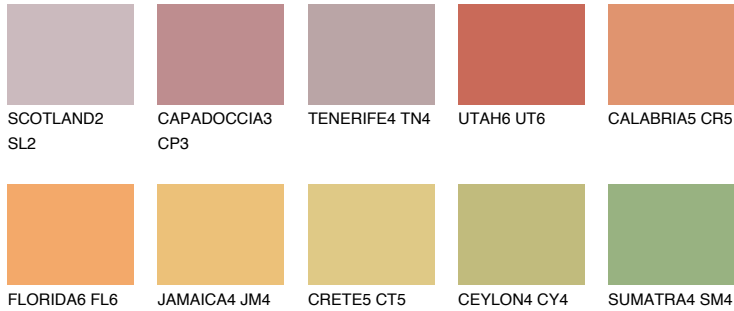

COLOUR DETAILS

CALABRIA6 CR6

33% TSR 50%

Matching colours

COLOURS

INTENSE

For more information on plasters and paints, go to www.ceresit.ee

*The presented colours refer to plasters and paints offered by Ceresit. Due to the use of digital techniques, the presented colours might not represent the original ones, thus they cannot be considered as a reliable colour presentation. We recommend checking the authentic colour samples.