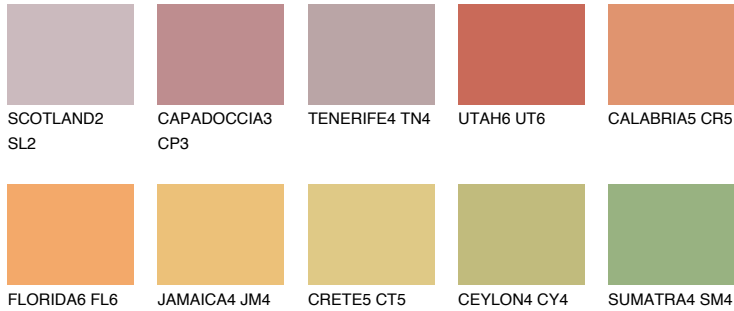

# COLOUR DETAILS

## CALABRIA6 CR6

33% TSR 50%

### Matching colours

#### COLOURS