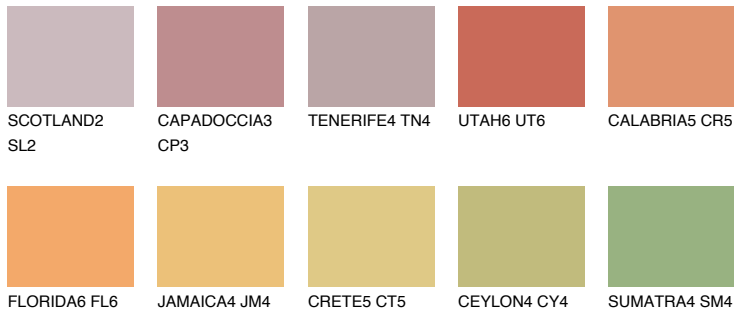

COLOUR DETAILS

CALABRIA6 CR6

33% TSR 50%

Matching colours

COLOURS

INTENSE

For more information on plasters and paints, go to www.ceresit.ee

*The presented colours refer to plasters and paints offered by Ceresit. Due to the use of digital techniques, the presented colours might not represent the original ones, thus they cannot be considered as a reliable colour presentation. We recommend checking the authentic colour samples.