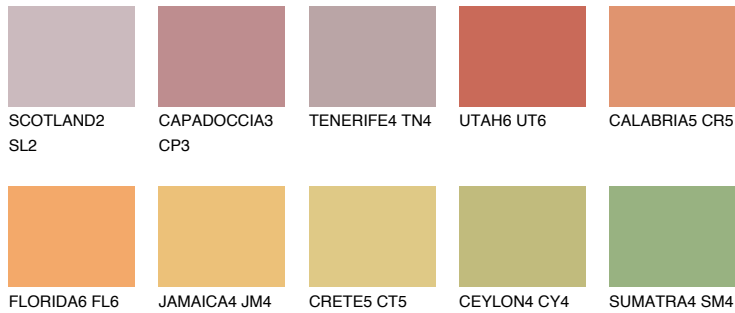

COLOUR DETAILS

CALABRIA6 CR6

33% TSR 50%

Matching colours

COLOURS

INTENSE

For more information on plasters and paints, go to www.ceresit.ee

*The presented colours refer to plasters and paints offered by Ceresit. Due to the use of digital techniques, the presented colours might not represent the original ones, thus they cannot be considered as a reliable colour presentation. We recommend checking the authentic colour samples.