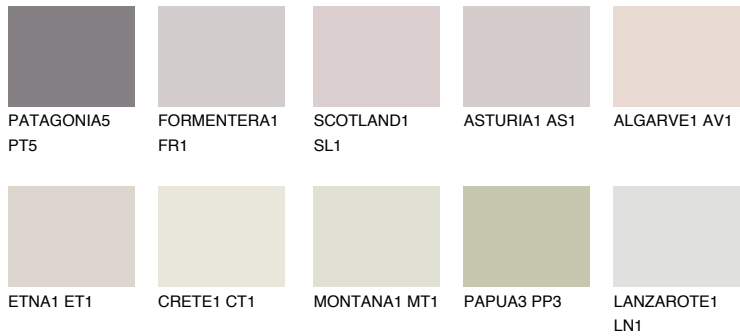

### Matching colours

#### COLOURS

#### INTENSE

For more information on plasters and paints, go to [www.ceresit.ee](http://www.ceresit.ee)

\*The presented colours refer to plasters and paints offered by Ceresit. Due to the use of digital techniques, the presented colours might not represent the original ones, thus they cannot be considered as a reliable colour presentation. We recommend checking the authentic colour samples.