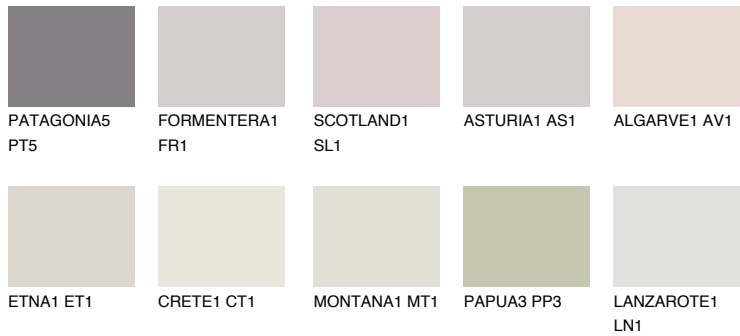

UMBRIA1 UM1

69% **TSR** 71%

Matching colours

COLOURS

INTENSE

For more information on plasters and paints, go to
www.ceresit.ee

*The presented colours refer to plasters and paints offered by Ceresit. Due to the use of digital techniques, the presented colours might not represent the original ones, thus they cannot be considered as a reliable colour presentation. We recommend checking the authentic colour samples.