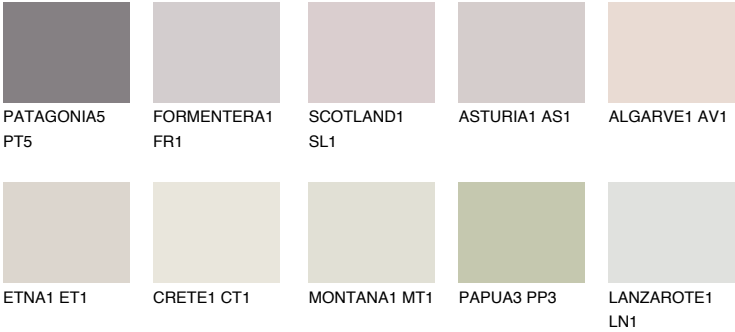

UMBRIA1 UM1

69% **TSR** 71%

Matching colours

COLOURS

INTENSE

For more information on plasters and paints, go to www.ceresit.ee

*The presented colours refer to plasters and paints offered by Ceresit. Due to the use of digital techniques, the presented colours might not represent the original ones, thus they cannot be considered as a reliable colour presentation. We recommend checking the authentic colour samples.