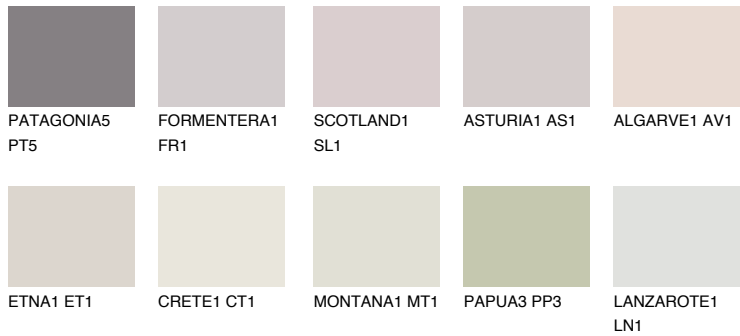

### Matching colours

#### COLOURS

#### INTENSE

For more information on plasters and paints, go to  
[www.ceresit.ee](http://www.ceresit.ee)

\*The presented colours refer to plasters and paints offered by Ceresit. Due to the use of digital techniques, the presented colours might not represent the original ones, thus they cannot be considered as a reliable colour presentation. We recommend checking the authentic colour samples.