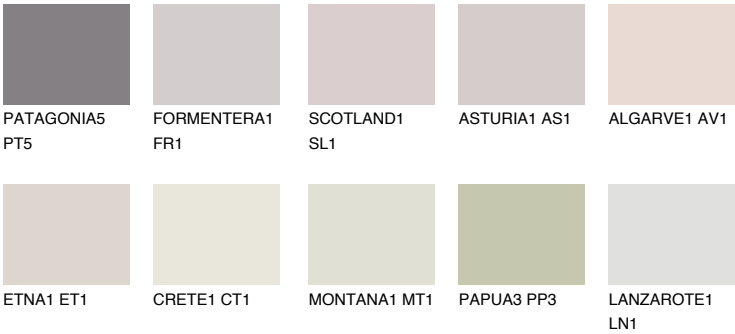

UMBRIA1 UM1

69% **TSR** 71%

Matching colours

COLOURS

INTENSE

For more information on plasters and paints, go to www.ceresit.ee

*The presented colours refer to plasters and paints offered by Ceresit. Due to the use of digital techniques, the presented colours might not represent the original ones, thus they cannot be considered as a reliable colour presentation. We recommend checking the authentic colour samples.