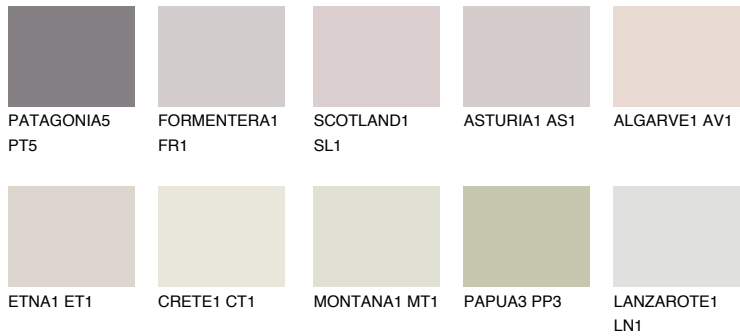

# COLOUR DETAILS

### Matching colours

#### COLOURS

#### INTENSE

For more information on plasters and paints, go to [www.ceresit.ee](http://www.ceresit.ee)

\*The presented colours refer to plasters and paints offered by Ceresit. Due to the use of digital techniques, the presented colours might not represent the original ones, thus they cannot be considered as a reliable colour presentation. We recommend checking the authentic colour samples.