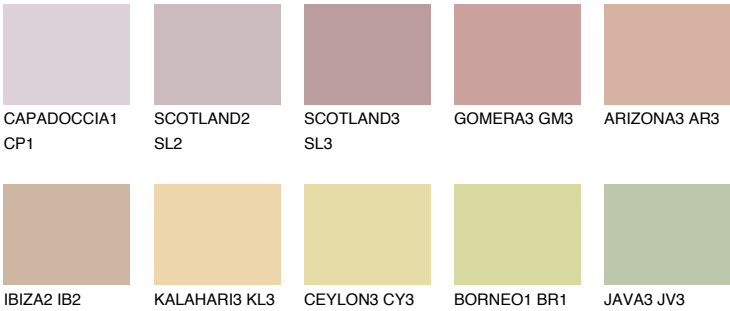

COLOUR DETAILS

UMBRIA2 UM2

48% TSR 58%

Matching colours

COLOURS

INTENSE

For more information on plasters and paints, go to www.ceresit.ee

*The presented colours refer to plasters and paints offered by Ceresit. Due to the use of digital techniques, the presented colours might not represent the original ones, thus they cannot be considered as a reliable colour presentation. We recommend checking the authentic colour samples.