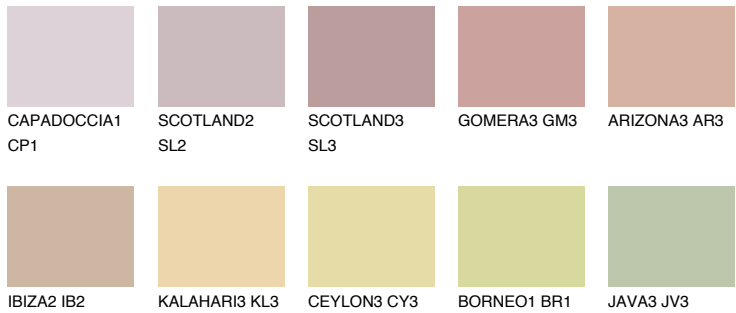

COLOUR DETAILS

UMBRIA2 UM2

48% TSR 58%

Matching colours

COLOURS

INTENSE

For more information on plasters and paints, go to www.ceresit.ee

*The presented colours refer to plasters and paints offered by Ceresit. Due to the use of digital techniques, the presented colours might not represent the original ones, thus they cannot be considered as a reliable colour presentation. We recommend checking the authentic colour samples.