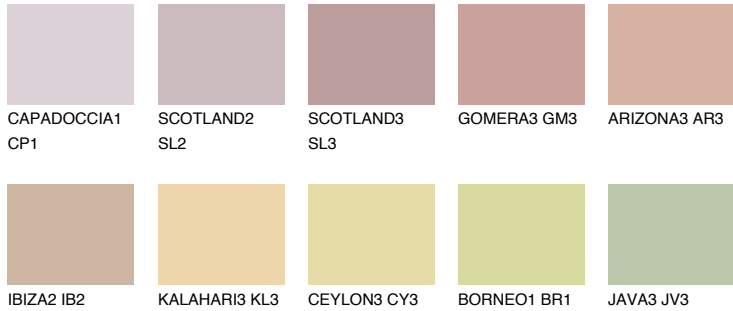

COLOUR DETAILS

UMBRIA2 UM2

48% TSR 58%

Matching colours

COLOURS

INTENSE

For more information on plasters and paints, go to www.ceresit.ee

*The presented colours refer to plasters and paints offered by Ceresit. Due to the use of digital techniques, the presented colours might not represent the original ones, thus they cannot be considered as a reliable colour presentation. We recommend checking the authentic colour samples.