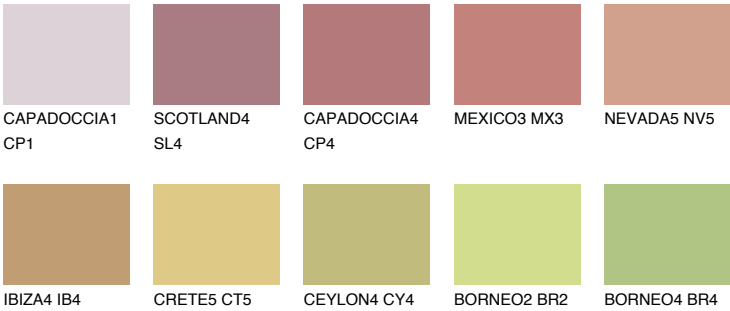

UMBRIA3 UM3

32% **TSR** 42%

Matching colours

COLOURS

INTENSE

For more information on plasters and paints, go to www.ceresit.ee

*The presented colours refer to plasters and paints offered by Ceresit. Due to the use of digital techniques, the presented colours might not represent the original ones, thus they cannot be considered as a reliable colour presentation. We recommend checking the authentic colour samples.