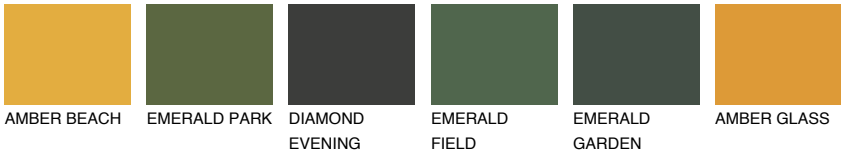

UMBRIA3 UM3

32% **TSR** 42%

Matching colours

COLOURS

INTENSE

For more information on plasters and paints, go to www.ceresit.ee

*The presented colours refer to plasters and paints offered by Ceresit. Due to the use of digital techniques, the presented colours might not represent the original ones, thus they cannot be considered as a reliable colour presentation. We recommend checking the authentic colour samples.