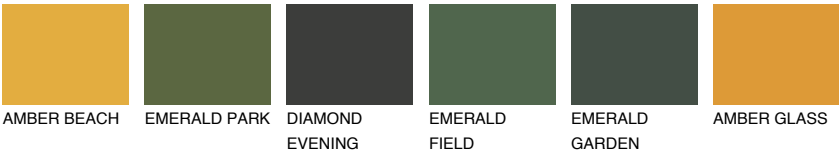

UMBRIA3 UM3

32% **TSR** 42%

Matching colours

COLOURS

INTENSE

For more information on plasters and paints, go to www.ceresit.ee

*The presented colours refer to plasters and paints offered by Ceresit. Due to the use of digital techniques, the presented colours might not represent the original ones, thus they cannot be considered as a reliable colour presentation. We recommend checking the authentic colour samples.