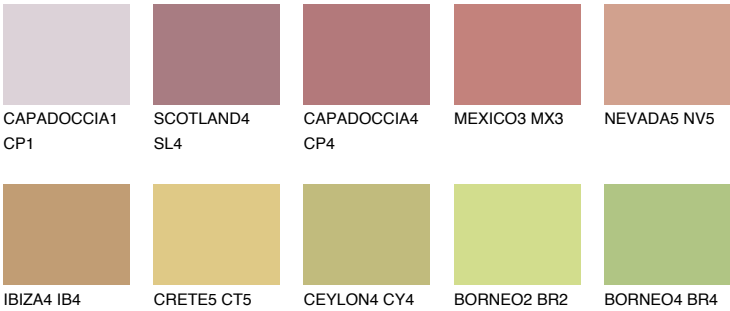

## UMBRIA3 UM3

32% **TSR** 42%

### Matching colours

#### COLOURS

#### INTENSE

For more information on plasters and paints, go to [www.ceresit.ee](http://www.ceresit.ee)

\*The presented colours refer to plasters and paints offered by Ceresit. Due to the use of digital techniques, the presented colours might not represent the original ones, thus they cannot be considered as a reliable colour presentation. We recommend checking the authentic colour samples.