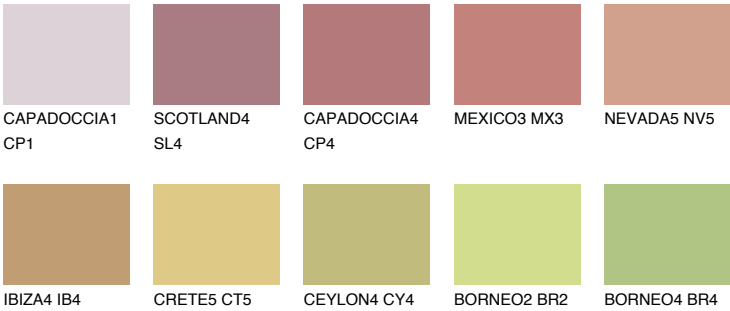

UMBRIA3 UM3

32% TSR 42%

Matching colours

COLOURS

INTENSE

For more information on plasters and paints, go to www.ceresit.ee

*The presented colours refer to plasters and paints offered by Ceresit. Due to the use of digital techniques, the presented colours might not represent the original ones, thus they cannot be considered as a reliable colour presentation. We recommend checking the authentic colour samples.