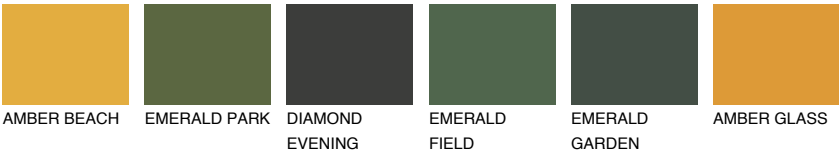

UMBRIA3 UM3

32% TSR 42%

Matching colours

COLOURS

INTENSE

For more information on plasters and paints, go to www.ceresit.ee

*The presented colours refer to plasters and paints offered by Ceresit. Due to the use of digital techniques, the presented colours might not represent the original ones, thus they cannot be considered as a reliable colour presentation. We recommend checking the authentic colour samples.