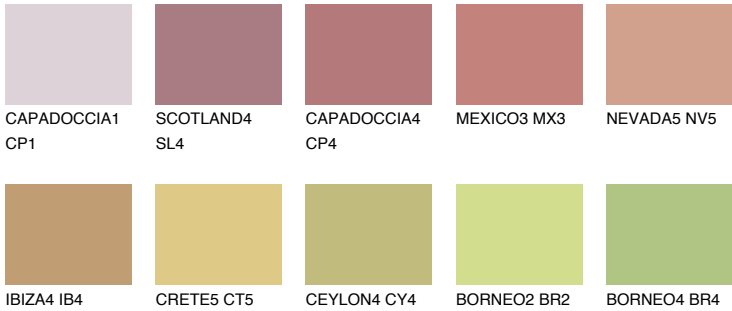

UMBRIA3 UM3

32% **TSR** 42%

Matching colours

COLOURS

INTENSE

For more information on plasters and paints, go to www.ceresit.ee

*The presented colours refer to plasters and paints offered by Ceresit. Due to the use of digital techniques, the presented colours might not represent the original ones, thus they cannot be considered as a reliable colour presentation. We recommend checking the authentic colour samples.