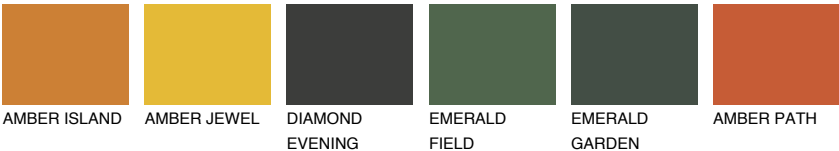

UMBRIA4 UM4

☀ 22% **TSR 42%**

Matching colours

COLOURS

INTENSE

For more information on plasters and paints, go to www.ceresit.ee

*The presented colours refer to plasters and paints offered by Ceresit. Due to the use of digital techniques, the presented colours might not represent the original ones, thus they cannot be considered as a reliable colour presentation. We recommend checking the authentic colour samples.