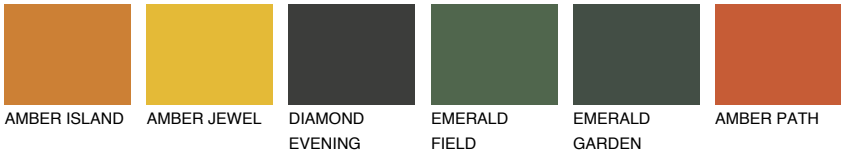

UMBRIA4 UM4

22% **TSR** 42%

Matching colours

COLOURS

INTENSE

For more information on plasters and paints, go to www.ceresit.ee

*The presented colours refer to plasters and paints offered by Ceresit. Due to the use of digital techniques, the presented colours might not represent the original ones, thus they cannot be considered as a reliable colour presentation. We recommend checking the authentic colour samples.