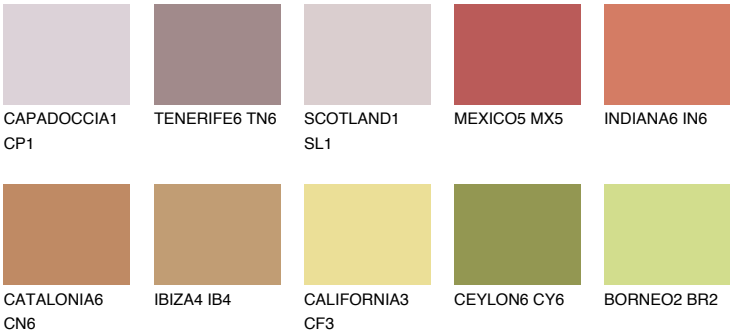

## UMBRIA4 UM4

22% **TSR** 42%

### Matching colours

#### COLOURS

#### INTENSE

For more information on plasters and paints, go to [www.ceresit.ee](http://www.ceresit.ee)

\*The presented colours refer to plasters and paints offered by Ceresit. Due to the use of digital techniques, the presented colours might not represent the original ones, thus they cannot be considered as a reliable colour presentation. We recommend checking the authentic colour samples.