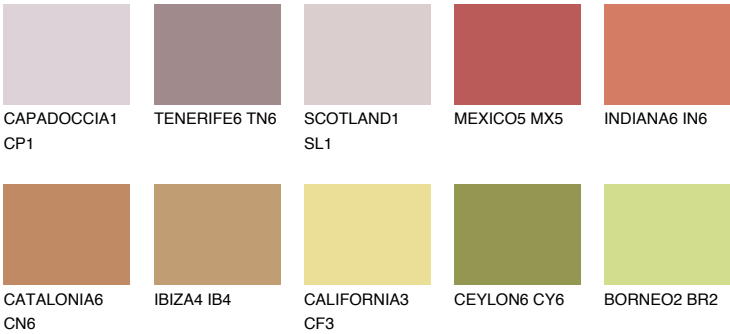

UMBRIA4 UM4

☀ 22% **TSR 42%**

Matching colours

COLOURS

INTENSE

For more information on plasters and paints, go to www.ceresit.ee

*The presented colours refer to plasters and paints offered by Ceresit. Due to the use of digital techniques, the presented colours might not represent the original ones, thus they cannot be considered as a reliable colour presentation. We recommend checking the authentic colour samples.