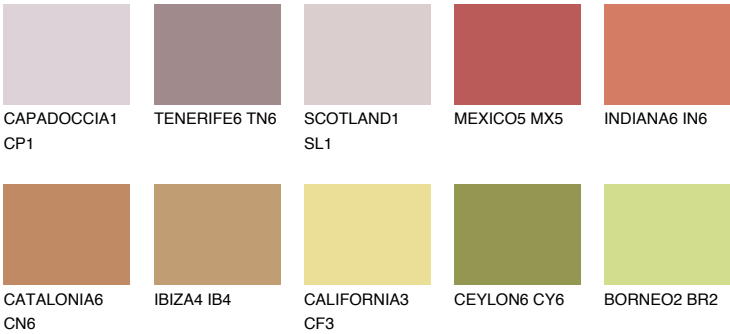

UMBRIA4 UM4

22% **TSR** 42%

Matching colours

COLOURS

INTENSE

For more information on plasters and paints, go to www.ceresit.ee

*The presented colours refer to plasters and paints offered by Ceresit. Due to the use of digital techniques, the presented colours might not represent the original ones, thus they cannot be considered as a reliable colour presentation. We recommend checking the authentic colour samples.