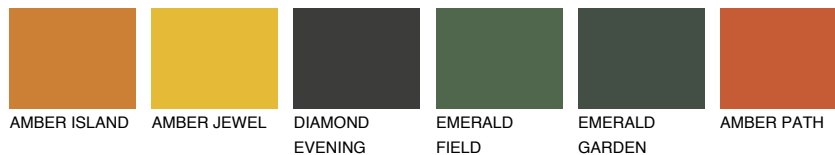

COLOUR DETAILS

UMBRIA4 UM4

☀ 22%   **TSR 42%**

Matching colours

COLOURS

INTENSE

For more information on plasters and paints, go to www.ceresit.ee

*The presented colours refer to plasters and paints offered by Ceresit. Due to the use of digital techniques, the presented colours might not represent the original ones, thus they cannot be considered as a reliable colour presentation. We recommend checking the authentic colour samples.