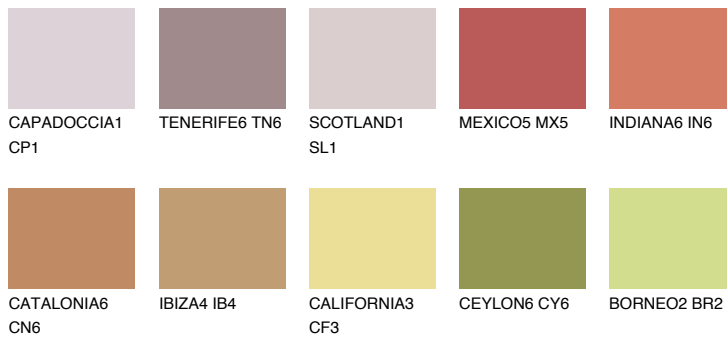

# COLOUR DETAILS

### Matching colours

#### COLOURS

#### INTENSE

For more information on plasters and paints, go to [www.ceresit.ee](http://www.ceresit.ee)

\*The presented colours refer to plasters and paints offered by Ceresit. Due to the use of digital techniques, the presented colours might not represent the original ones, thus they cannot be considered as a reliable colour presentation. We recommend checking the authentic colour samples.