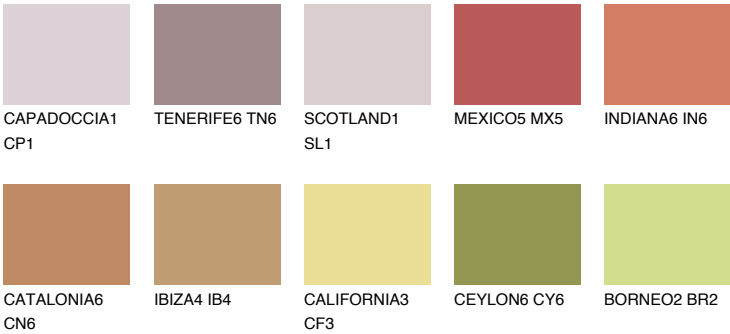

## UMBRIA4 UM4

☀ 22%    **TSR 42%**

### Matching colours

#### COLOURS

#### INTENSE

For more information on plasters and paints, go to [www.ceresit.ee](http://www.ceresit.ee)

\*The presented colours refer to plasters and paints offered by Ceresit. Due to the use of digital techniques, the presented colours might not represent the original ones, thus they cannot be considered as a reliable colour presentation. We recommend checking the authentic colour samples.