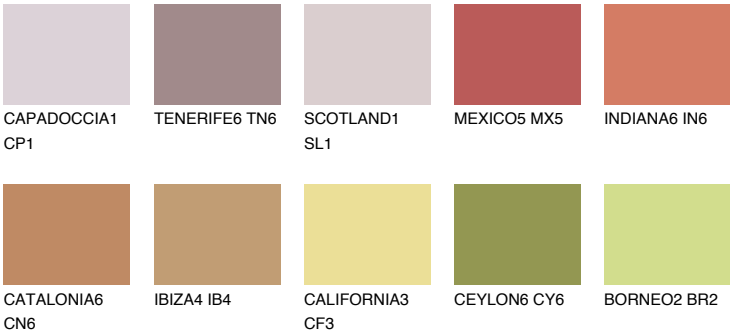

UMBRIA4 UM4

☀ 22% **TSR 42%**

Matching colours

COLOURS

INTENSE

For more information on plasters and paints, go to
www.ceresit.ee

*The presented colours refer to plasters and paints offered by Ceresit. Due to the use of digital techniques, the presented colours might not represent the original ones, thus they cannot be considered as a reliable colour presentation. We recommend checking the authentic colour samples.