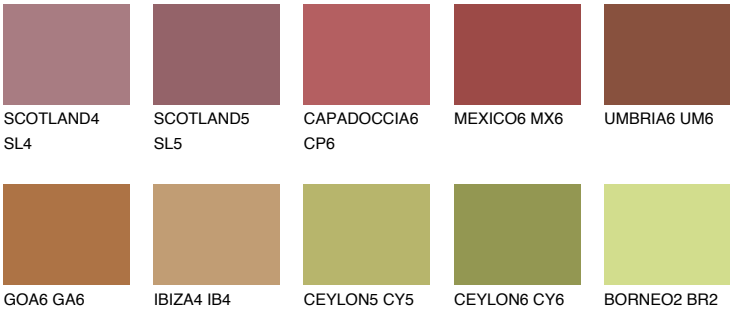

UMBRIA5 UM5

☀ 13%   **TSR 25%**

Matching colours

COLOURS

INTENSE

For more information on plasters and paints, go to
www.ceresit.ee

*The presented colours refer to plasters and paints offered by Ceresit. Due to the use of digital techniques, the presented colours might not represent the original ones, thus they cannot be considered as a reliable colour presentation. We recommend checking the authentic colour samples.