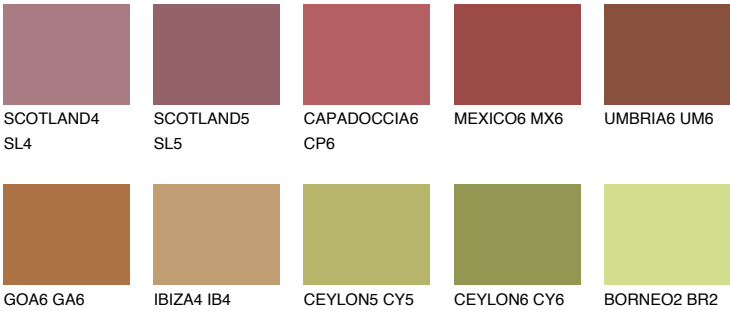

UMBRIA5 UM5

☀ 13% **TSR 25%**

Matching colours

COLOURS

INTENSE

For more information on plasters and paints, go to
www.ceresit.ee

*The presented colours refer to plasters and paints offered by Ceresit. Due to the use of digital techniques, the presented colours might not represent the original ones, thus they cannot be considered as a reliable colour presentation. We recommend checking the authentic colour samples.