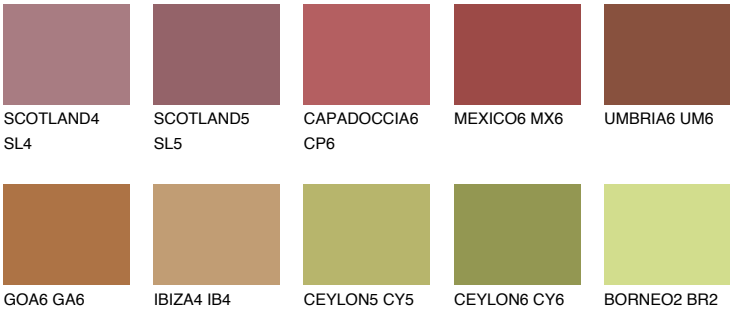

UMBRIA5 UM5

☀ 13% **TSR 25%**

Matching colours

COLOURS

INTENSE

For more information on plasters and paints, go to www.ceresit.ee

*The presented colours refer to plasters and paints offered by Ceresit. Due to the use of digital techniques, the presented colours might not represent the original ones, thus they cannot be considered as a reliable colour presentation. We recommend checking the authentic colour samples.