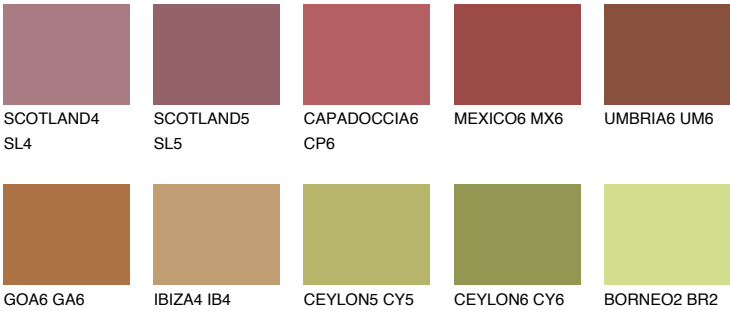

UMBRIA5 UM5

13% **TSR** 25%

Matching colours

COLOURS

INTENSE

For more information on plasters and paints, go to www.ceresit.ee

*The presented colours refer to plasters and paints offered by Ceresit. Due to the use of digital techniques, the presented colours might not represent the original ones, thus they cannot be considered as a reliable colour presentation. We recommend checking the authentic colour samples.