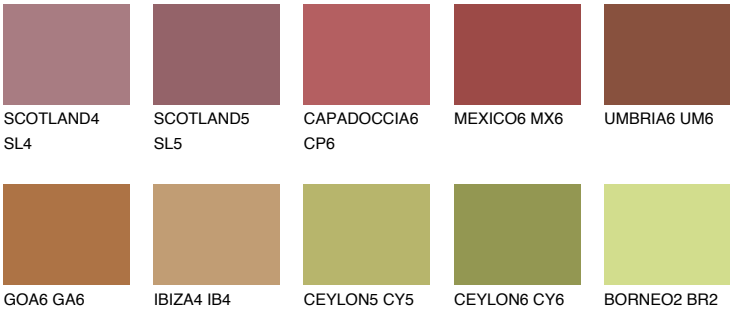

UMBRIA5 UM5

☀️ 13% **TSR 25%**

Matching colours

COLOURS

INTENSE

For more information on plasters and paints, go to
www.ceresit.ee

*The presented colours refer to plasters and paints offered by Ceresit. Due to the use of digital techniques, the presented colours might not represent the original ones, thus they cannot be considered as a reliable colour presentation. We recommend checking the authentic colour samples.