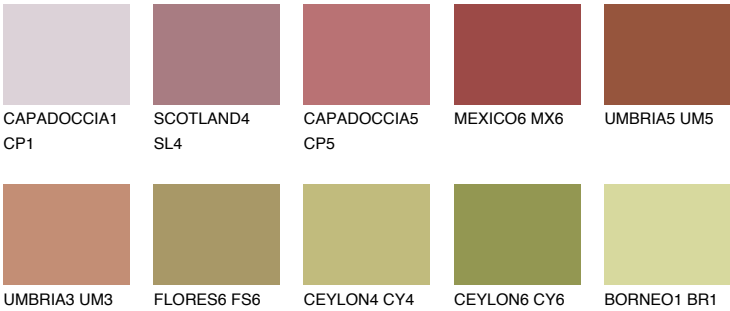

UMBRIA6 UM6

☀ 11%   **TSR 16%**

Matching colours

COLOURS

INTENSE

For more information on plasters and paints, go to www.ceresit.ee

*The presented colours refer to plasters and paints offered by Ceresit. Due to the use of digital techniques, the presented colours might not represent the original ones, thus they cannot be considered as a reliable colour presentation. We recommend checking the authentic colour samples.