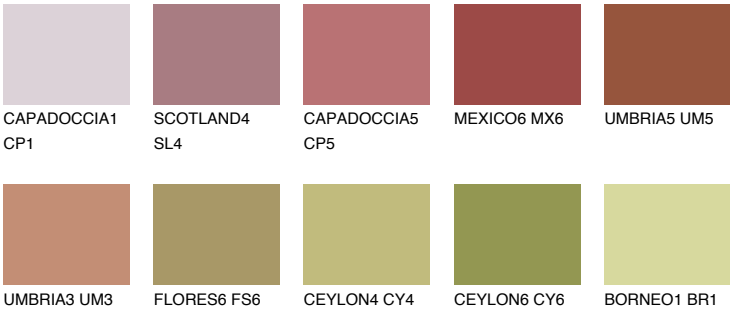

### Matching colours

#### COLOURS

#### INTENSE

For more information on plasters and paints, go to [www.ceresit.ee](http://www.ceresit.ee)

\*The presented colours refer to plasters and paints offered by Ceresit. Due to the use of digital techniques, the presented colours might not represent the original ones, thus they cannot be considered as a reliable colour presentation. We recommend checking the authentic colour samples.