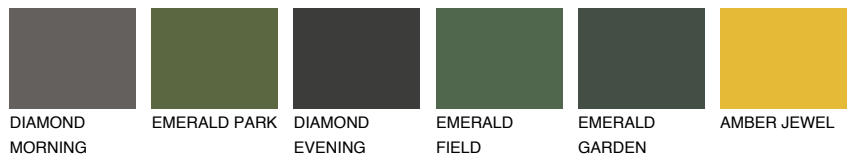

COLOUR DETAILS

ALGARVE1 AV1

73% TSR 66%

Matching colours

COLOURS

INTENSE

For more information on plasters and paints, go to www.ceresit.ee

*The presented colours refer to plasters and paints offered by Ceresit. Due to the use of digital techniques, the presented colours might not represent the original ones, thus they cannot be considered as a reliable colour presentation. We recommend checking the authentic colour samples.