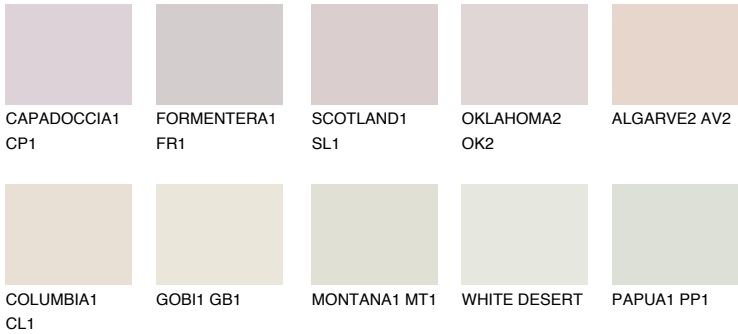

ALGARVE1 AV1

73% **TSR** 66%

Matching colours

COLOURS

INTENSE

For more information on plasters and paints, go to www.ceresit.ee

*The presented colours refer to plasters and paints offered by Ceresit. Due to the use of digital techniques, the presented colours might not represent the original ones, thus they cannot be considered as a reliable colour presentation. We recommend checking the authentic colour samples.