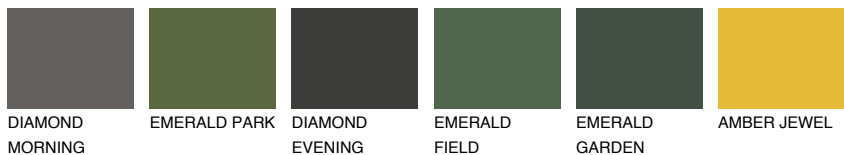

COLOUR DETAILS

ALGARVE1 AV1

73% TSR 66%

Matching colours

COLOURS

INTENSE

For more information on plasters and paints, go to www.ceresit.ee

*The presented colours refer to plasters and paints offered by Ceresit. Due to the use of digital techniques, the presented colours might not represent the original ones, thus they cannot be considered as a reliable colour presentation. We recommend checking the authentic colour samples.