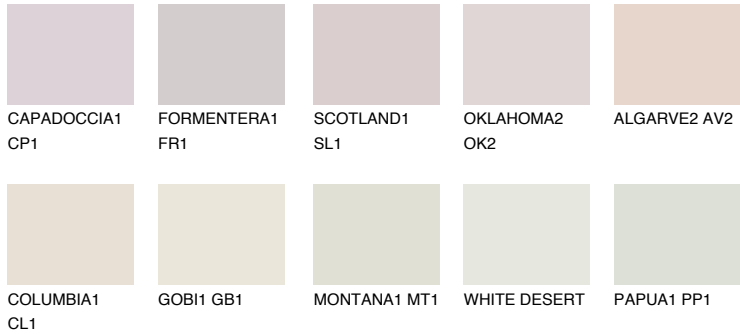

# COLOUR DETAILS

### Matching colours

#### COLOURS

#### INTENSE

For more information on plasters and paints, go to [www.ceresit.ee](http://www.ceresit.ee)

\*The presented colours refer to plasters and paints offered by Ceresit. Due to the use of digital techniques, the presented colours might not represent the original ones, thus they cannot be considered as a reliable colour presentation. We recommend checking the authentic colour samples.