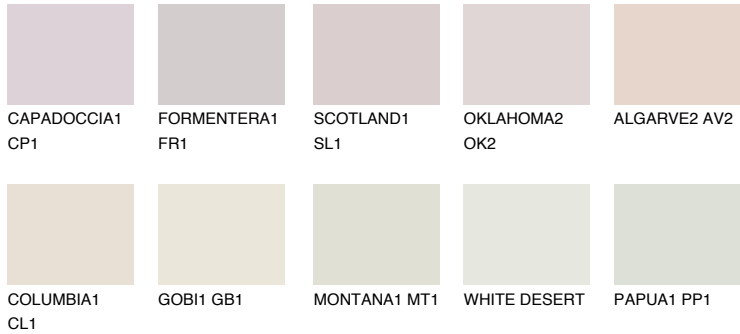

COLOUR DETAILS

ALGARVE1 AV1

73% TSR 66%

Matching colours

COLOURS

INTENSE

For more information on plasters and paints, go to www.ceresit.ee

*The presented colours refer to plasters and paints offered by Ceresit. Due to the use of digital techniques, the presented colours might not represent the original ones, thus they cannot be considered as a reliable colour presentation. We recommend checking the authentic colour samples.