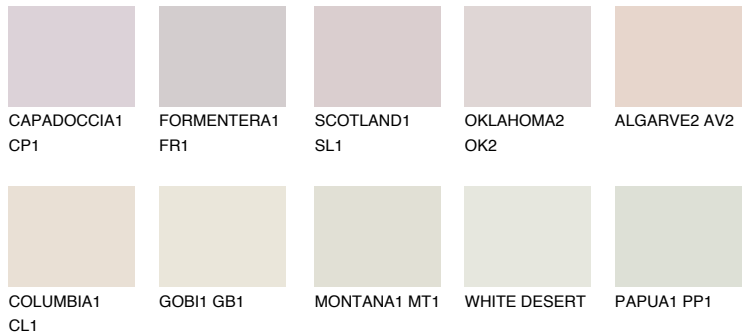

COLOUR DETAILS

ALGARVE1 AV1

73% TSR 66%

Matching colours

COLOURS

INTENSE

For more information on plasters and paints, go to www.ceresit.ee

*The presented colours refer to plasters and paints offered by Ceresit. Due to the use of digital techniques, the presented colours might not represent the original ones, thus they cannot be considered as a reliable colour presentation. We recommend checking the authentic colour samples.