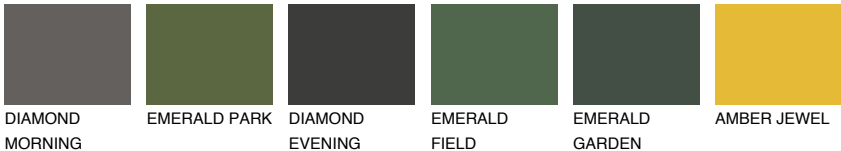

ALGARVE1 AV1

73% **TSR** 66%

Matching colours

COLOURS

INTENSE

For more information on plasters and paints, go to www.ceresit.ee

*The presented colours refer to plasters and paints offered by Ceresit. Due to the use of digital techniques, the presented colours might not represent the original ones, thus they cannot be considered as a reliable colour presentation. We recommend checking the authentic colour samples.