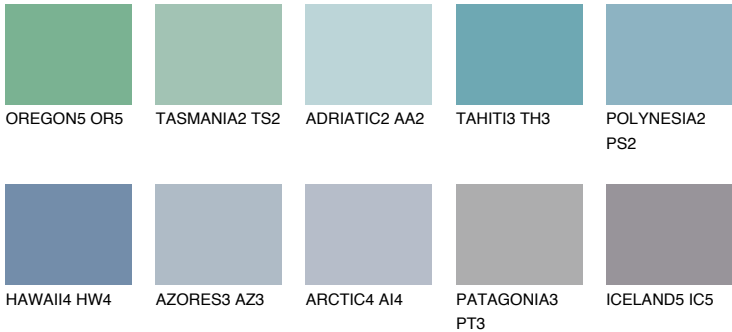

COLOUR DETAILS

PACIFIC5 PC5

44% TSR 54%

Matching colours

COLOURS

INTENSE

For more information on plasters and paints, go to www.ceresit.ee

*The presented colours refer to plasters and paints offered by Ceresit. Due to the use of digital techniques, the presented colours might not represent the original ones, thus they cannot be considered as a reliable colour presentation. We recommend checking the authentic colour samples.