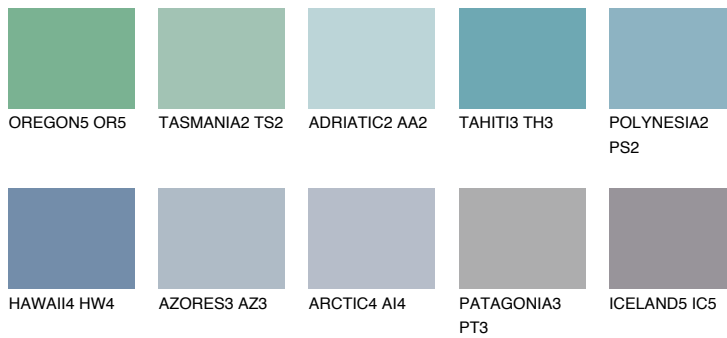

COLOUR DETAILS

PACIFIC5 PC5

44% TSR 54%

Matching colours

COLOURS

INTENSE

For more information on plasters and paints, go to www.ceresit.ee

*The presented colours refer to plasters and paints offered by Ceresit. Due to the use of digital techniques, the presented colours might not represent the original ones, thus they cannot be considered as a reliable colour presentation. We recommend checking the authentic colour samples.