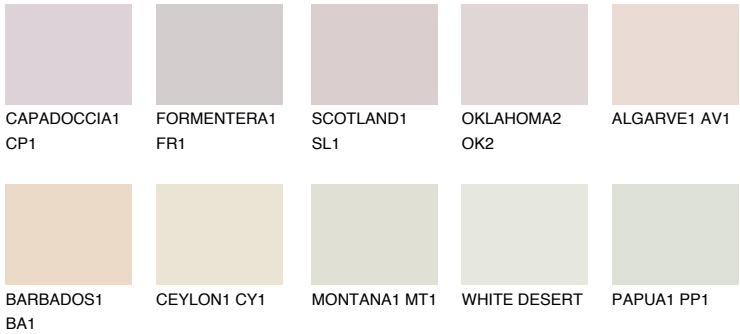

ALGARVE2 AV2

70% **TSR** 69%

Matching colours

COLOURS

INTENSE

For more information on plasters and paints, go to www.ceresit.ee

*The presented colours refer to plasters and paints offered by Ceresit. Due to the use of digital techniques, the presented colours might not represent the original ones, thus they cannot be considered as a reliable colour presentation. We recommend checking the authentic colour samples.