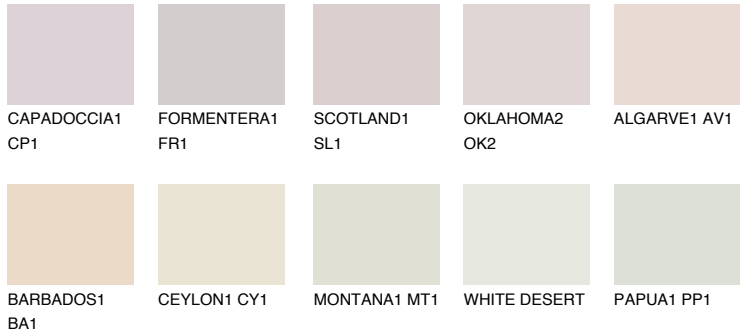

COLOUR DETAILS

ALGARVE2 AV2

70% TSR 69%

Matching colours

COLOURS

INTENSE

For more information on plasters and paints, go to www.ceresit.ee

*The presented colours refer to plasters and paints offered by Ceresit. Due to the use of digital techniques, the presented colours might not represent the original ones, thus they cannot be considered as a reliable colour presentation. We recommend checking the authentic colour samples.