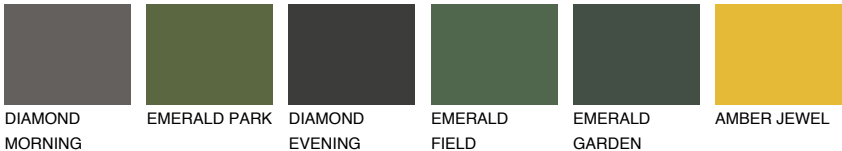

ALGARVE2 AV2

70% **TSR** 69%

Matching colours

COLOURS

INTENSE

For more information on plasters and paints, go to www.ceresit.ee

*The presented colours refer to plasters and paints offered by Ceresit. Due to the use of digital techniques, the presented colours might not represent the original ones, thus they cannot be considered as a reliable colour presentation. We recommend checking the authentic colour samples.