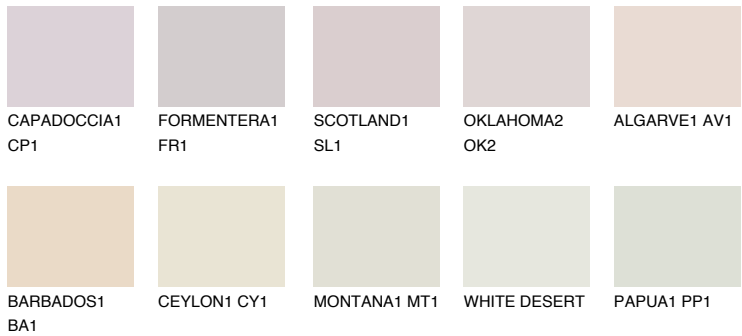

# COLOUR DETAILS

## ALGARVE2 AV2

70% TSR 69%

### Matching colours

#### COLOURS