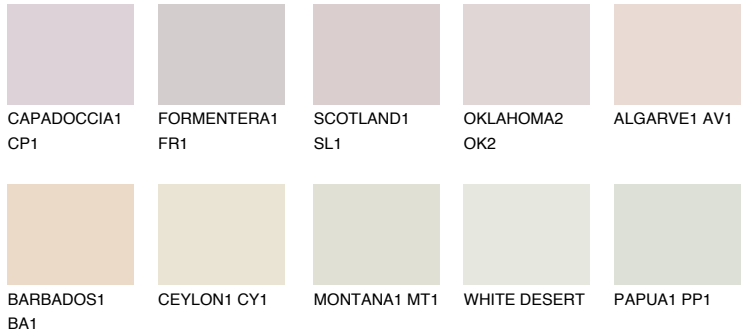

COLOUR DETAILS

ALGARVE2 AV2

70% TSR 69%

Matching colours

COLOURS

INTENSE

For more information on plasters and paints, go to www.ceresit.ee

*The presented colours refer to plasters and paints offered by Ceresit. Due to the use of digital techniques, the presented colours might not represent the original ones, thus they cannot be considered as a reliable colour presentation. We recommend checking the authentic colour samples.