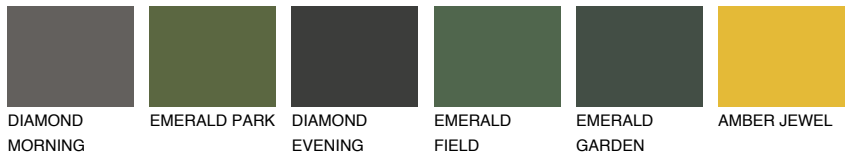

COLOUR DETAILS

ALGARVE2 AV2

70% TSR 69%

Matching colours

COLOURS

INTENSE

For more information on plasters and paints, go to www.ceresit.ee

*The presented colours refer to plasters and paints offered by Ceresit. Due to the use of digital techniques, the presented colours might not represent the original ones, thus they cannot be considered as a reliable colour presentation. We recommend checking the authentic colour samples.