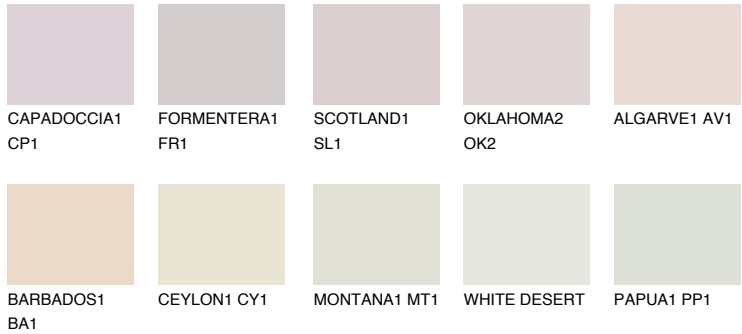

# COLOUR DETAILS

## ALGARVE2 AV2

70% TSR 69%

### Matching colours

#### COLOURS