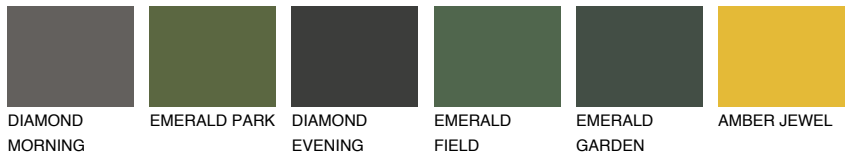

COLOUR DETAILS

ALGARVE2 AV2

70% TSR 69%

Matching colours

COLOURS

INTENSE

For more information on plasters and paints, go to www.ceresit.ee

*The presented colours refer to plasters and paints offered by Ceresit. Due to the use of digital techniques, the presented colours might not represent the original ones, thus they cannot be considered as a reliable colour presentation. We recommend checking the authentic colour samples.