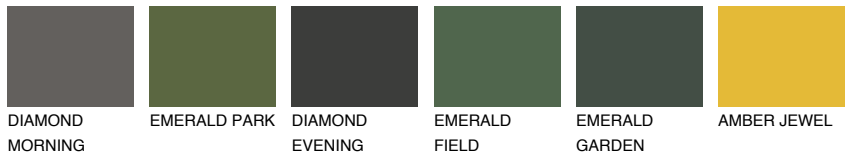

COLOUR DETAILS

ALGARVE2 AV2

70% **TSR** 69%

Matching colours

COLOURS

INTENSE

For more information on plasters and paints, go to www.ceresit.ee

*The presented colours refer to plasters and paints offered by Ceresit. Due to the use of digital techniques, the presented colours might not represent the original ones, thus they cannot be considered as a reliable colour presentation. We recommend checking the authentic colour samples.