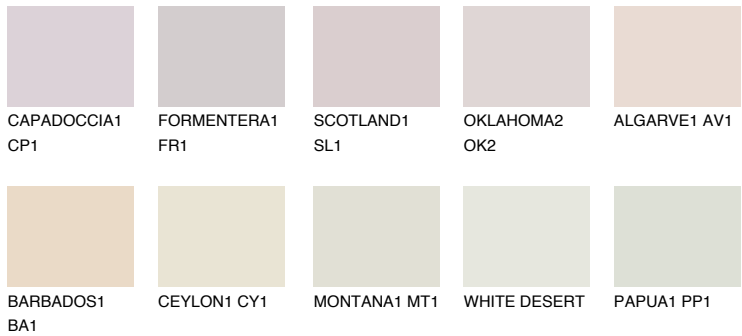

COLOUR DETAILS

ALGARVE2 AV2

70% TSR 69%

Matching colours

COLOURS

INTENSE

For more information on plasters and paints, go to www.ceresit.ee

*The presented colours refer to plasters and paints offered by Ceresit. Due to the use of digital techniques, the presented colours might not represent the original ones, thus they cannot be considered as a reliable colour presentation. We recommend checking the authentic colour samples.