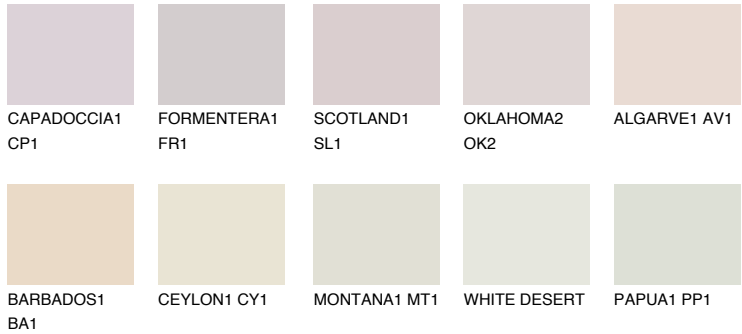

COLOUR DETAILS

ALGARVE2 AV2

70% TSR 69%

Matching colours

COLOURS

INTENSE

For more information on plasters and paints, go to www.ceresit.ee

*The presented colours refer to plasters and paints offered by Ceresit. Due to the use of digital techniques, the presented colours might not represent the original ones, thus they cannot be considered as a reliable colour presentation. We recommend checking the authentic colour samples.