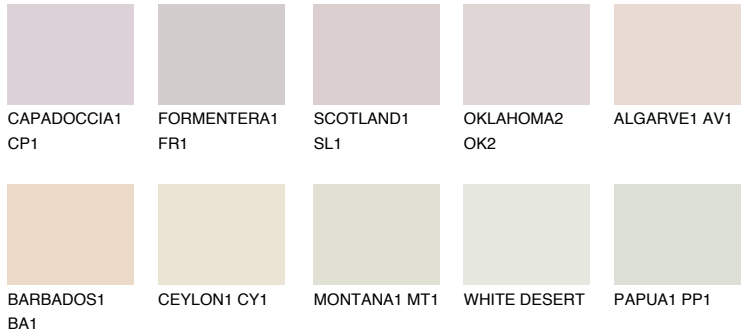

COLOUR DETAILS

ALGARVE2 AV2

70% **TSR** 69%

Matching colours

COLOURS

INTENSE

For more information on plasters and paints, go to www.ceresit.ee

*The presented colours refer to plasters and paints offered by Ceresit. Due to the use of digital techniques, the presented colours might not represent the original ones, thus they cannot be considered as a reliable colour presentation. We recommend checking the authentic colour samples.