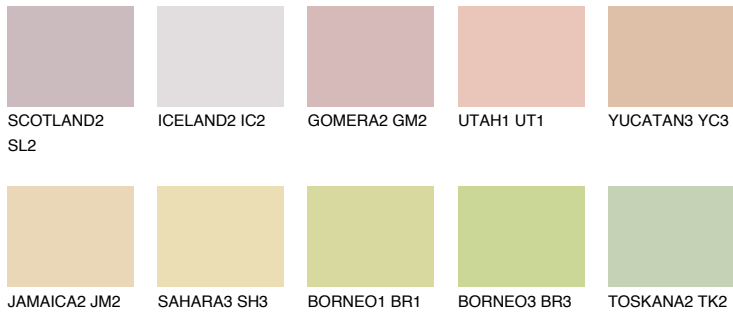

COLOUR DETAILS

ALGARVE3 AV3

64% TSR 60%

Matching colours

COLOURS

INTENSE

For more information on plasters and paints, go to www.ceresit.ee

*The presented colours refer to plasters and paints offered by Ceresit. Due to the use of digital techniques, the presented colours might not represent the original ones, thus they cannot be considered as a reliable colour presentation. We recommend checking the authentic colour samples.